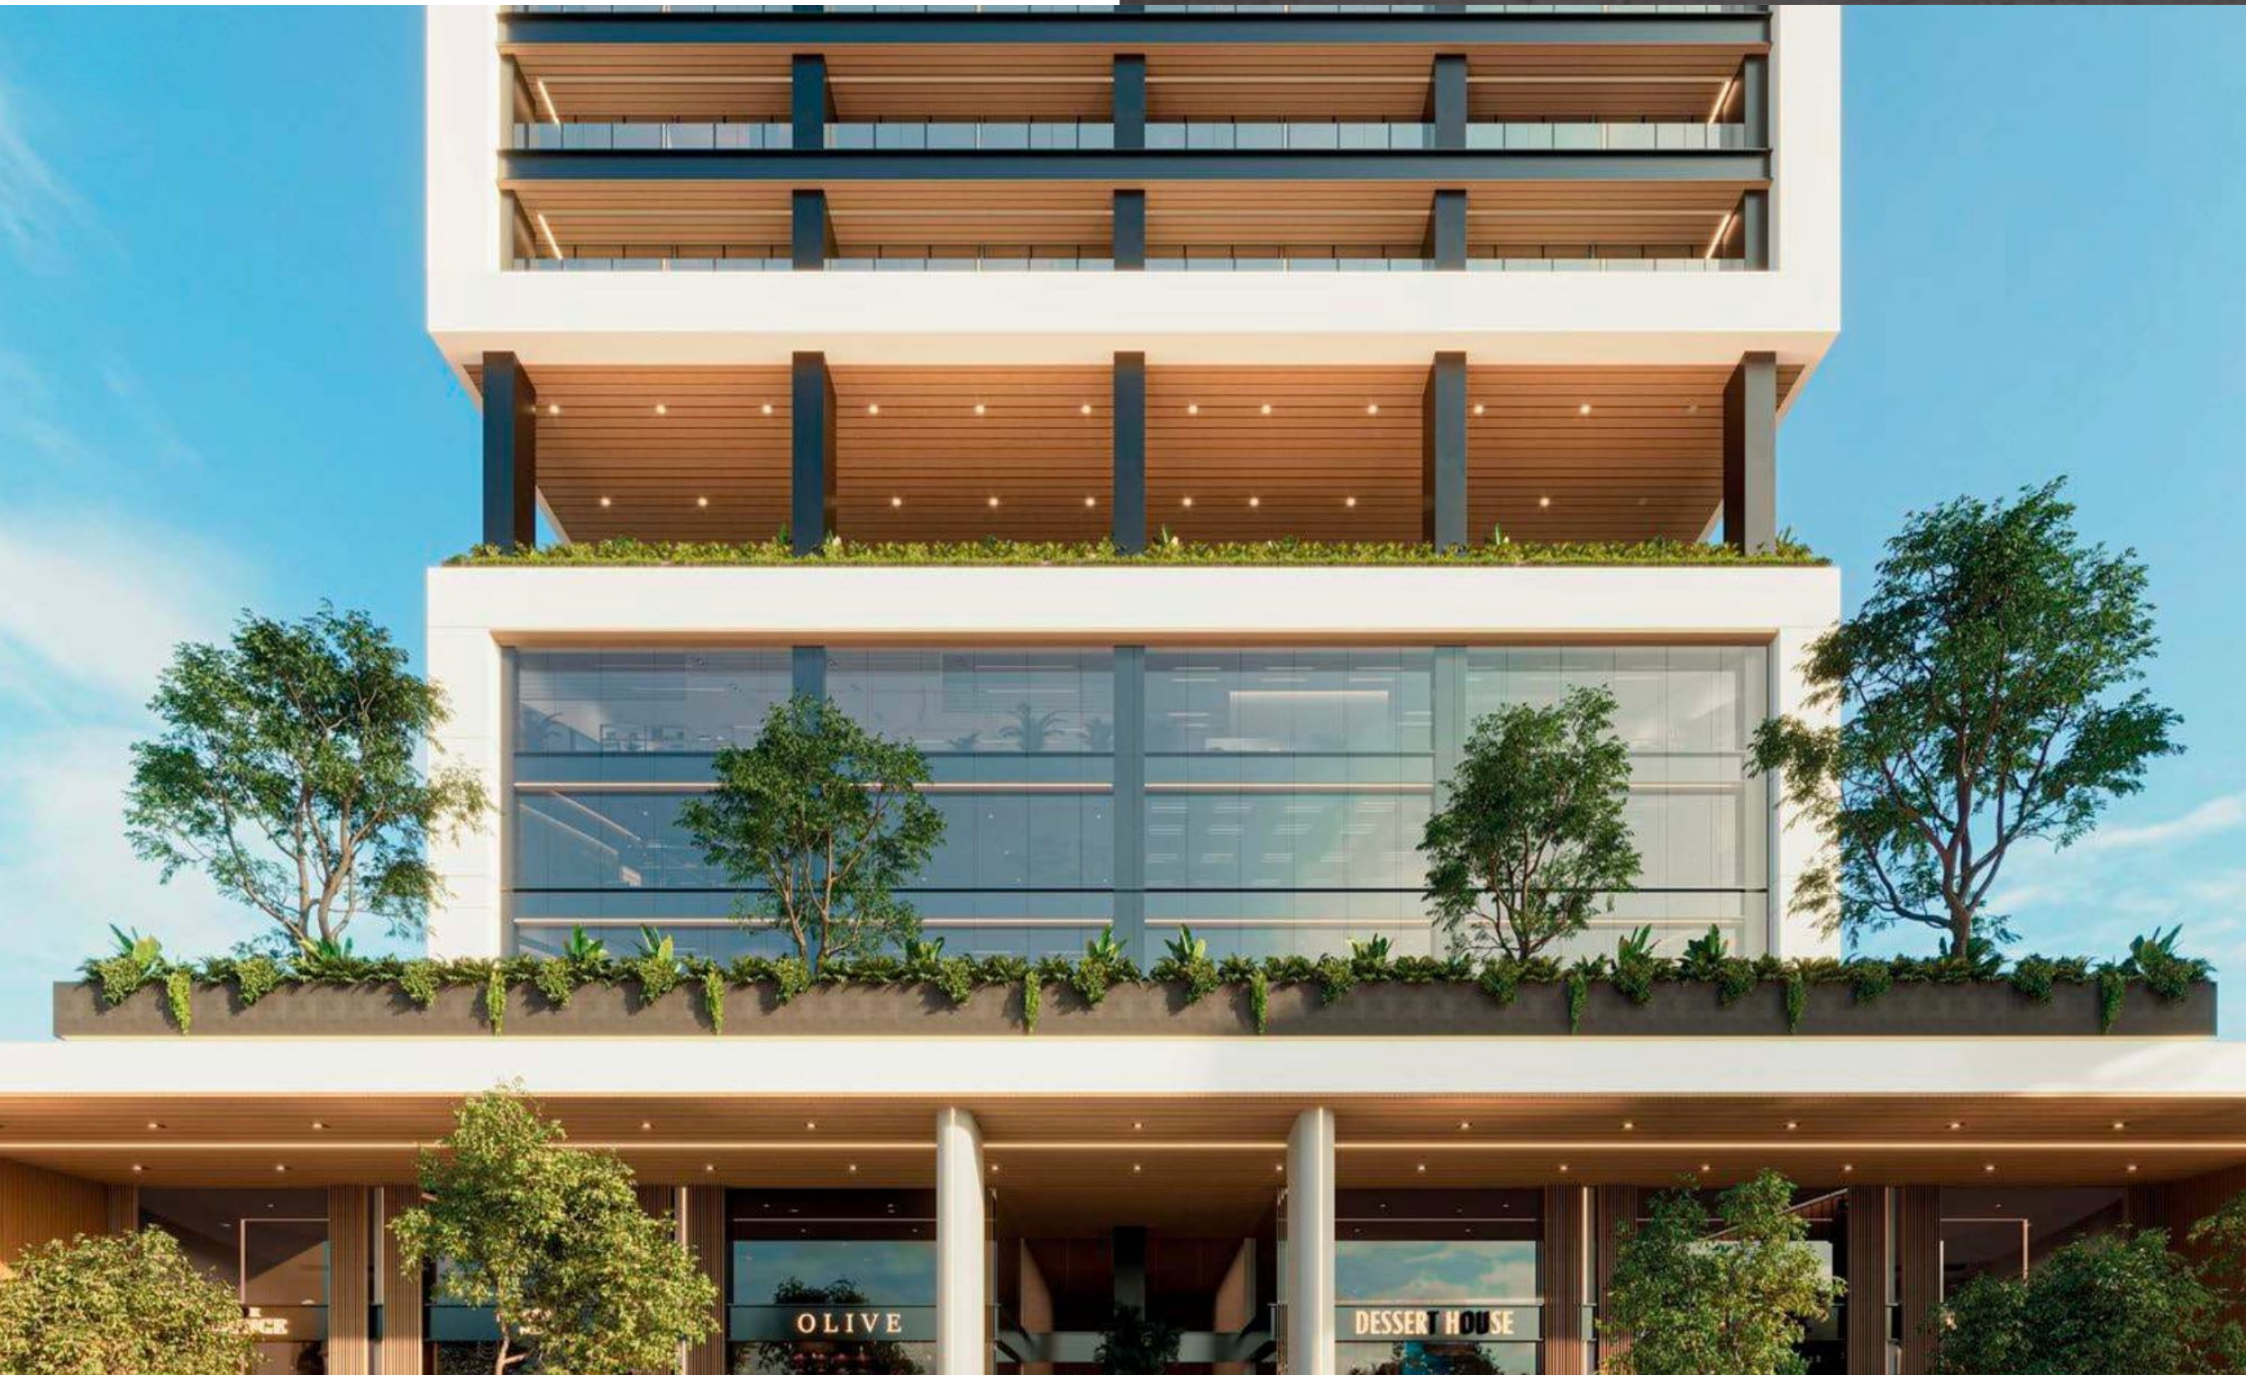

SELVA & Co.
COMERCIAL

www.selvacomercial.com

Commercial unit in a luxury development for sale, Santa Gertrudis Copo, Mérida

<i>ID: DME324-3</i>	<i>Location: Mérida</i>
<i>Zone: Mérida Santa Gertrudis Copo</i>	<i>Type: Local</i>
<i>Construction: 503 m2 / 5,414.29 ft</i>	<i>Land use: comercial</i>

SELVA & Co.
COMERCIAL

Plaza La Isla Mérida Shopping Mall

LA ISLA
MÉRIDA
CABO NORTE

Description

DME324-3

Commercial unit in a luxury development for sale, Santa Gertrudis Copo, Mérida

Commercial space within a mixed-use luxury development located in one of Mérida's fastest-growing areas. Featuring modern offices, retail spaces, exclusive amenities, and a strategic location, it is an excellent opportunity for investors.