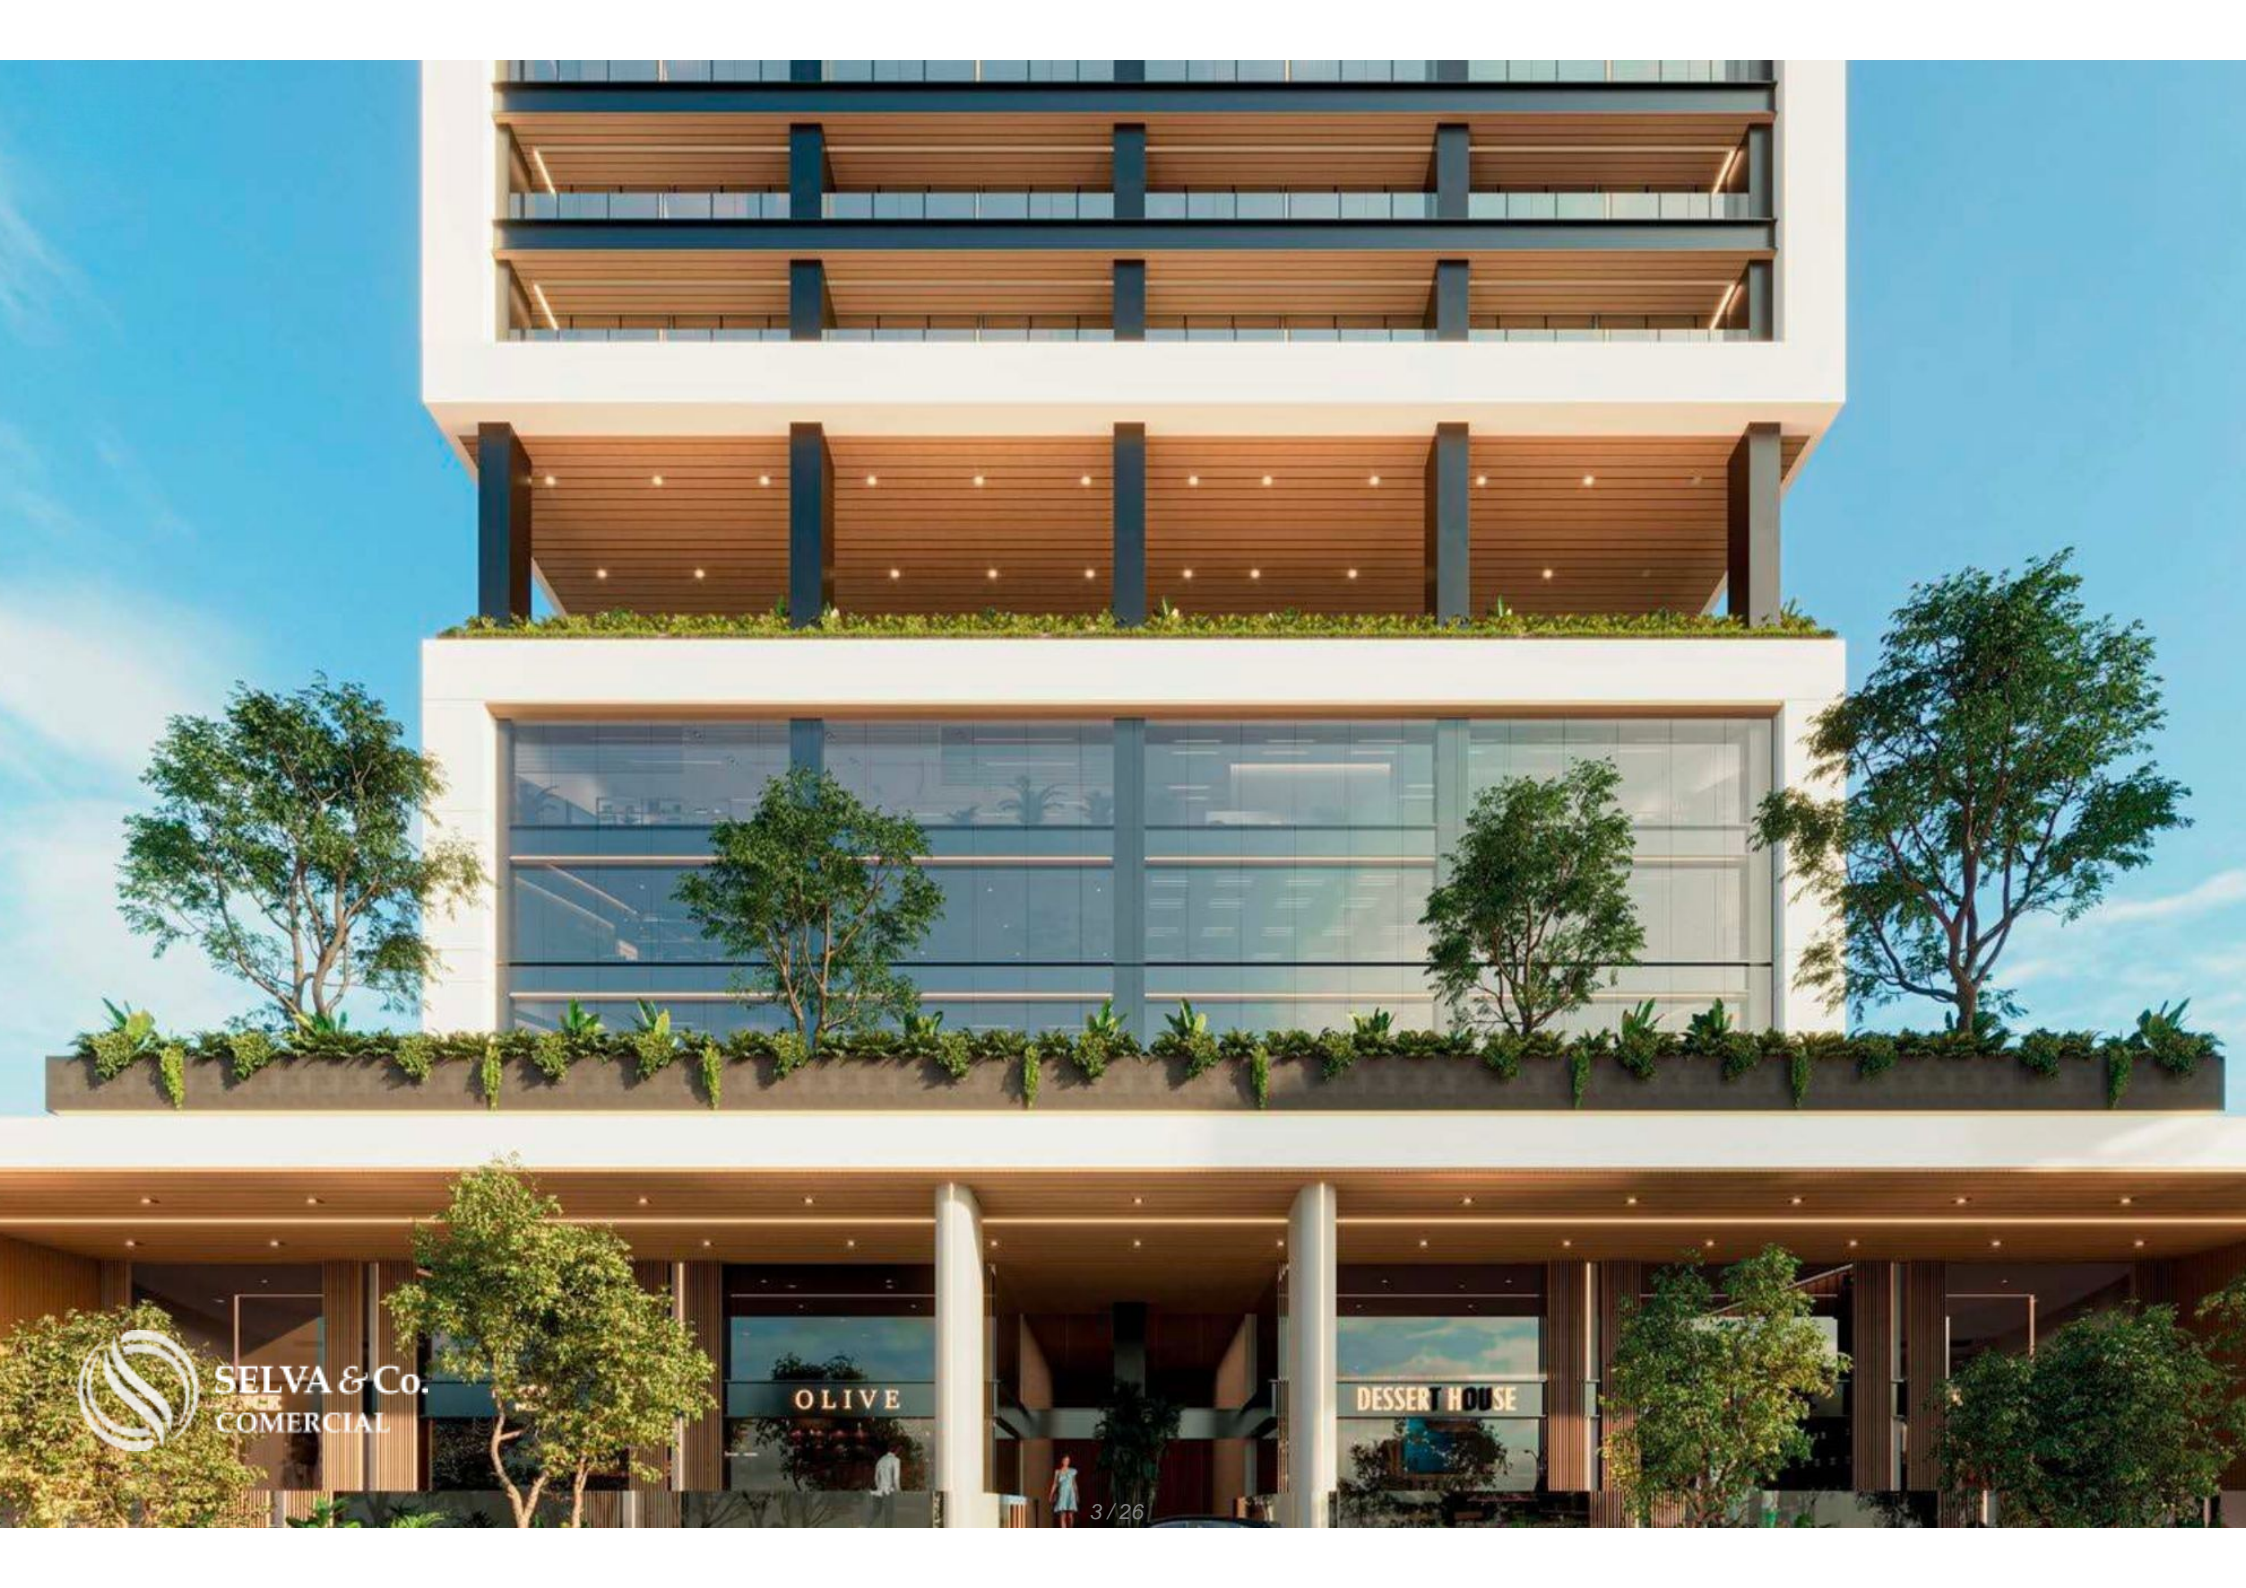

SELVA & Co.
COMERCIAL

www.selvacomercial.com

Commercial unit in a luxury development for sale, Santa Gertrudis Copo, Mérida

<i>ID: DME324-3</i>	<i>Location: Mérida</i>
<i>Zone: Mérida Santa Gertrudis Copo</i>	<i>Type: Local</i>
<i>Construction: 503 m2 / 5,414.29 ft</i>	<i>Land use: comercial</i>

SELVA & Co.
COMERCIAL

Plaza La Isla Mérida Shopping Mall

LA ISLA
MÉRIDA
CABO NORTE

Description

DME324-3

Commercial unit in a luxury development for sale, Santa Gertrudis Copo, Mérida

Commercial space within a mixed-use luxury development located in one of Mérida's fastest-growing areas. Featuring modern offices, retail spaces, exclusive amenities, and a strategic location, it is an excellent opportunity for investors.