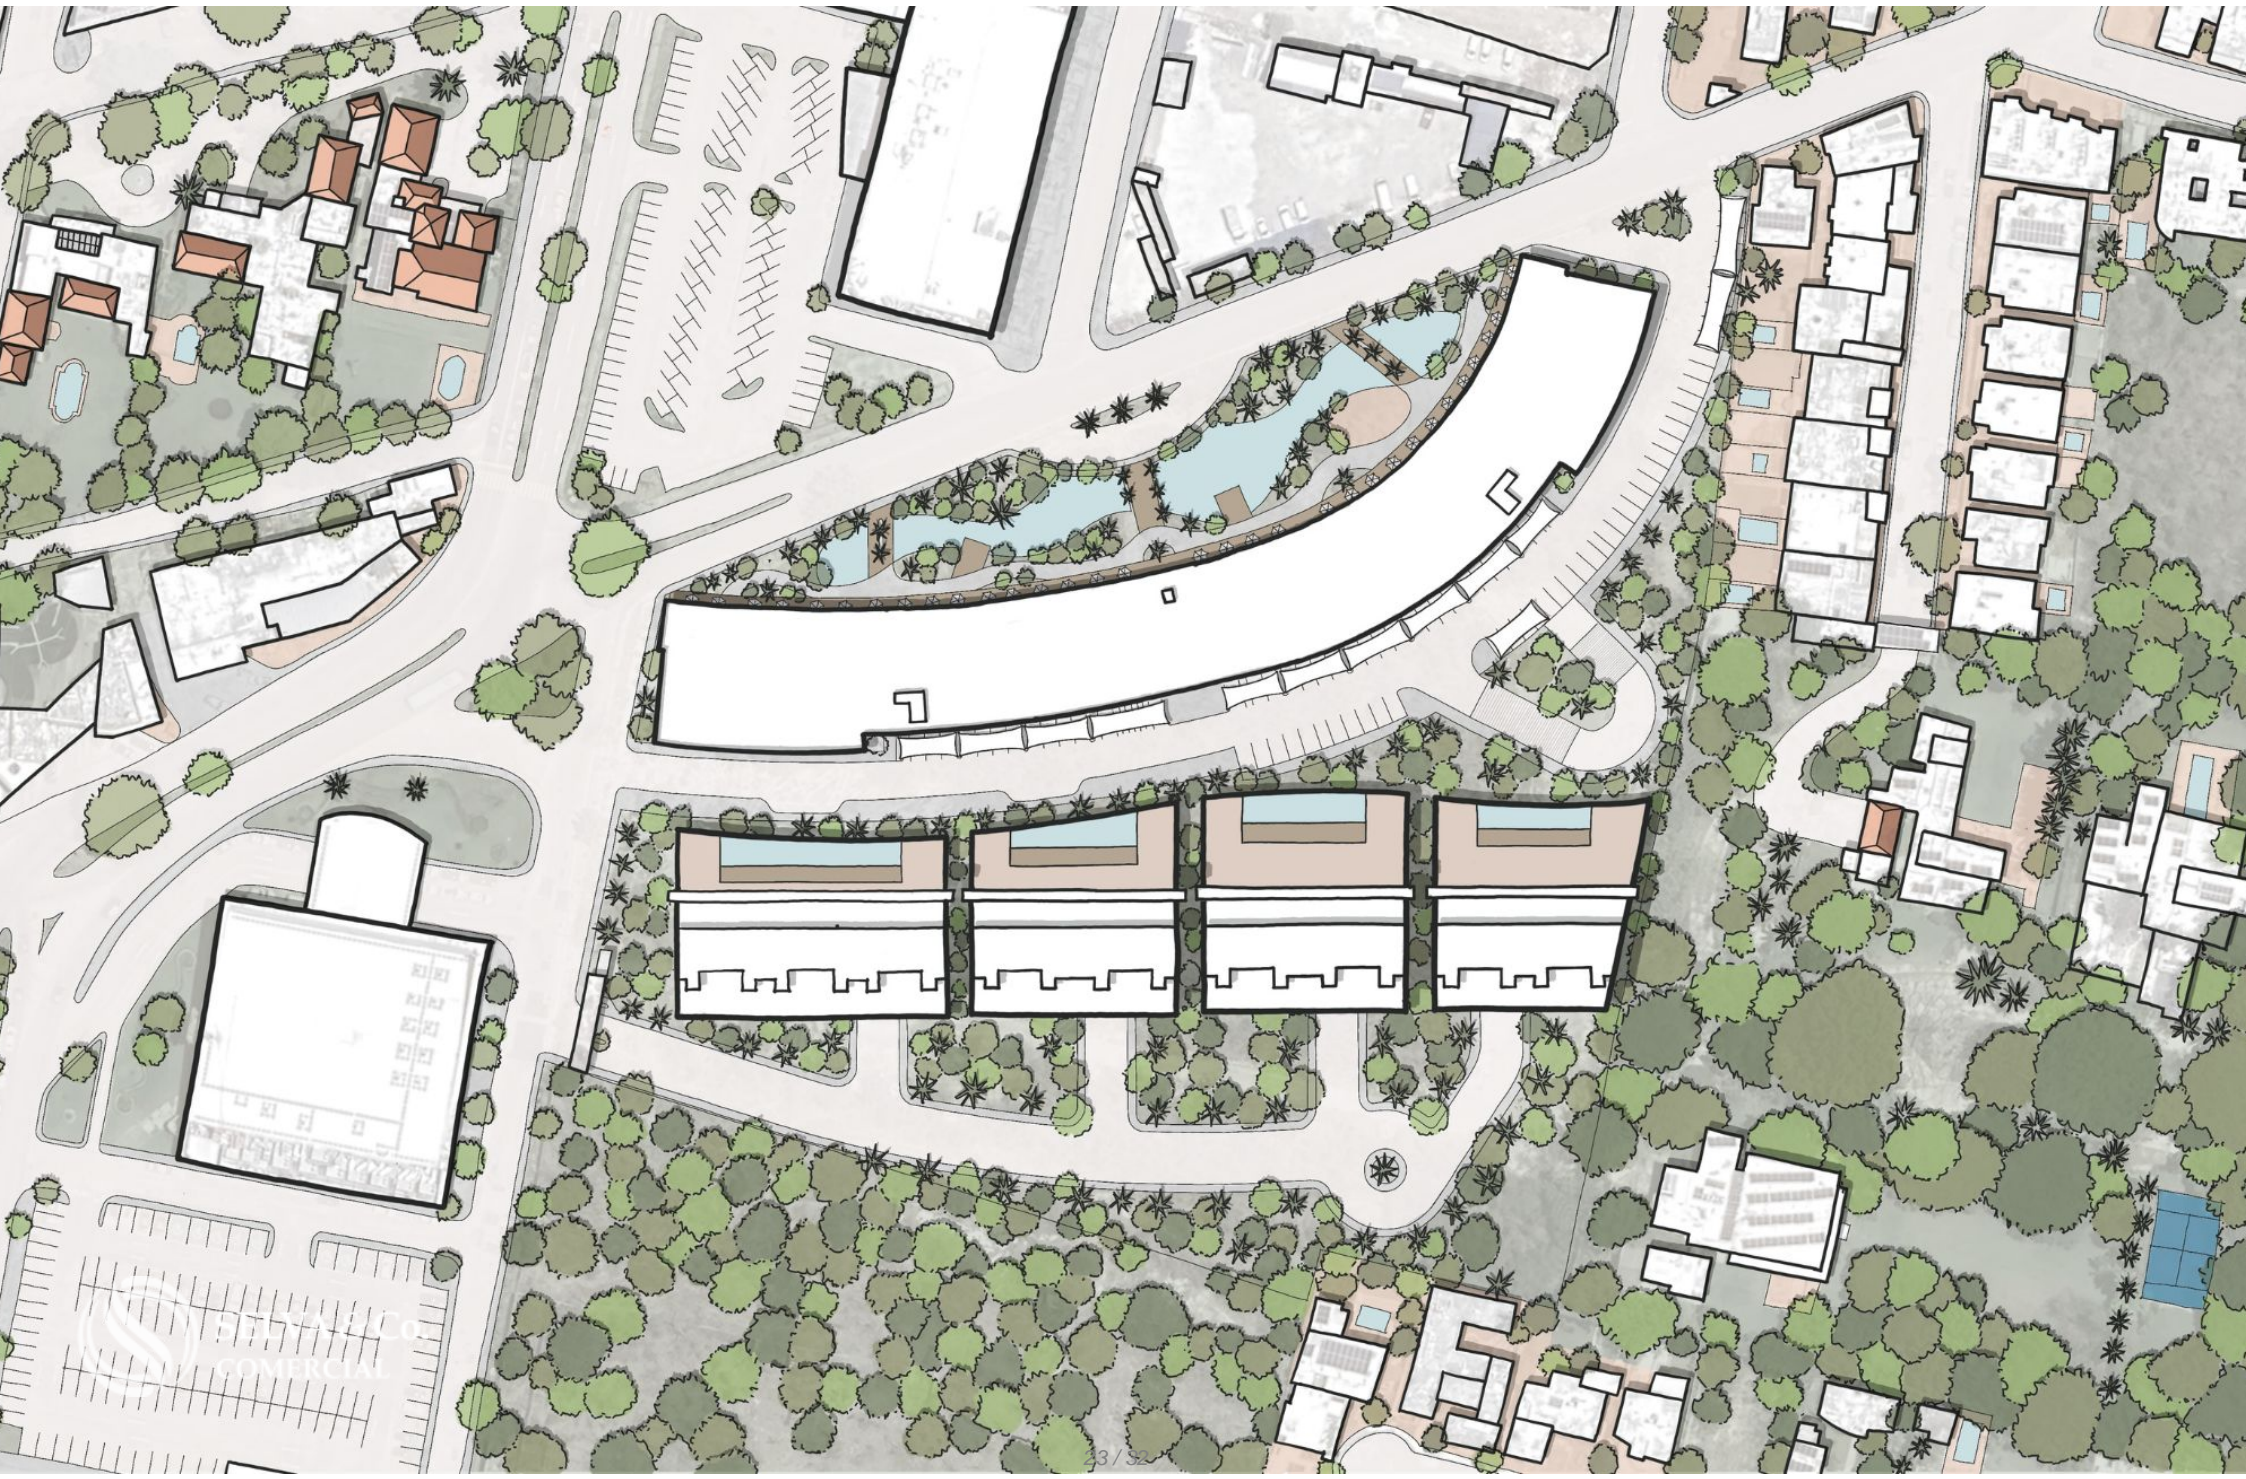

Shop with mezzanine for sale, North Zone, Mérida

<i>ID: DME328-7</i>	<i>Location: Mérida</i>
<i>Zone: North Zone</i>	<i>Type: Local</i>
<i>Construction: 385 m2 / 4,144.14 ft</i>	

hi Moshii

ODEETA

BEAUTY CO

 SELVA & Co.
COMERCIAL

Stacy & Co.
COMMERCIAL

Plaza La Isla Mérida

La Isla Shopping Mall

Description

DME328-7

Shop with mezzanine for sale, North Zone, Mérida

Commercial space with excellent lighting, spacious areas, escalators, green spaces, and pedestrian walkways. Ideal for investment.

Escalators

Service stairs

Three access zones

Elevators

LOCATION

Commercial premises for sale in the Zona Norte, Mérida, Yucatán, México.

15 minutes to La Isla Mérida Mall.

20 minutes to Downtown Mérida.