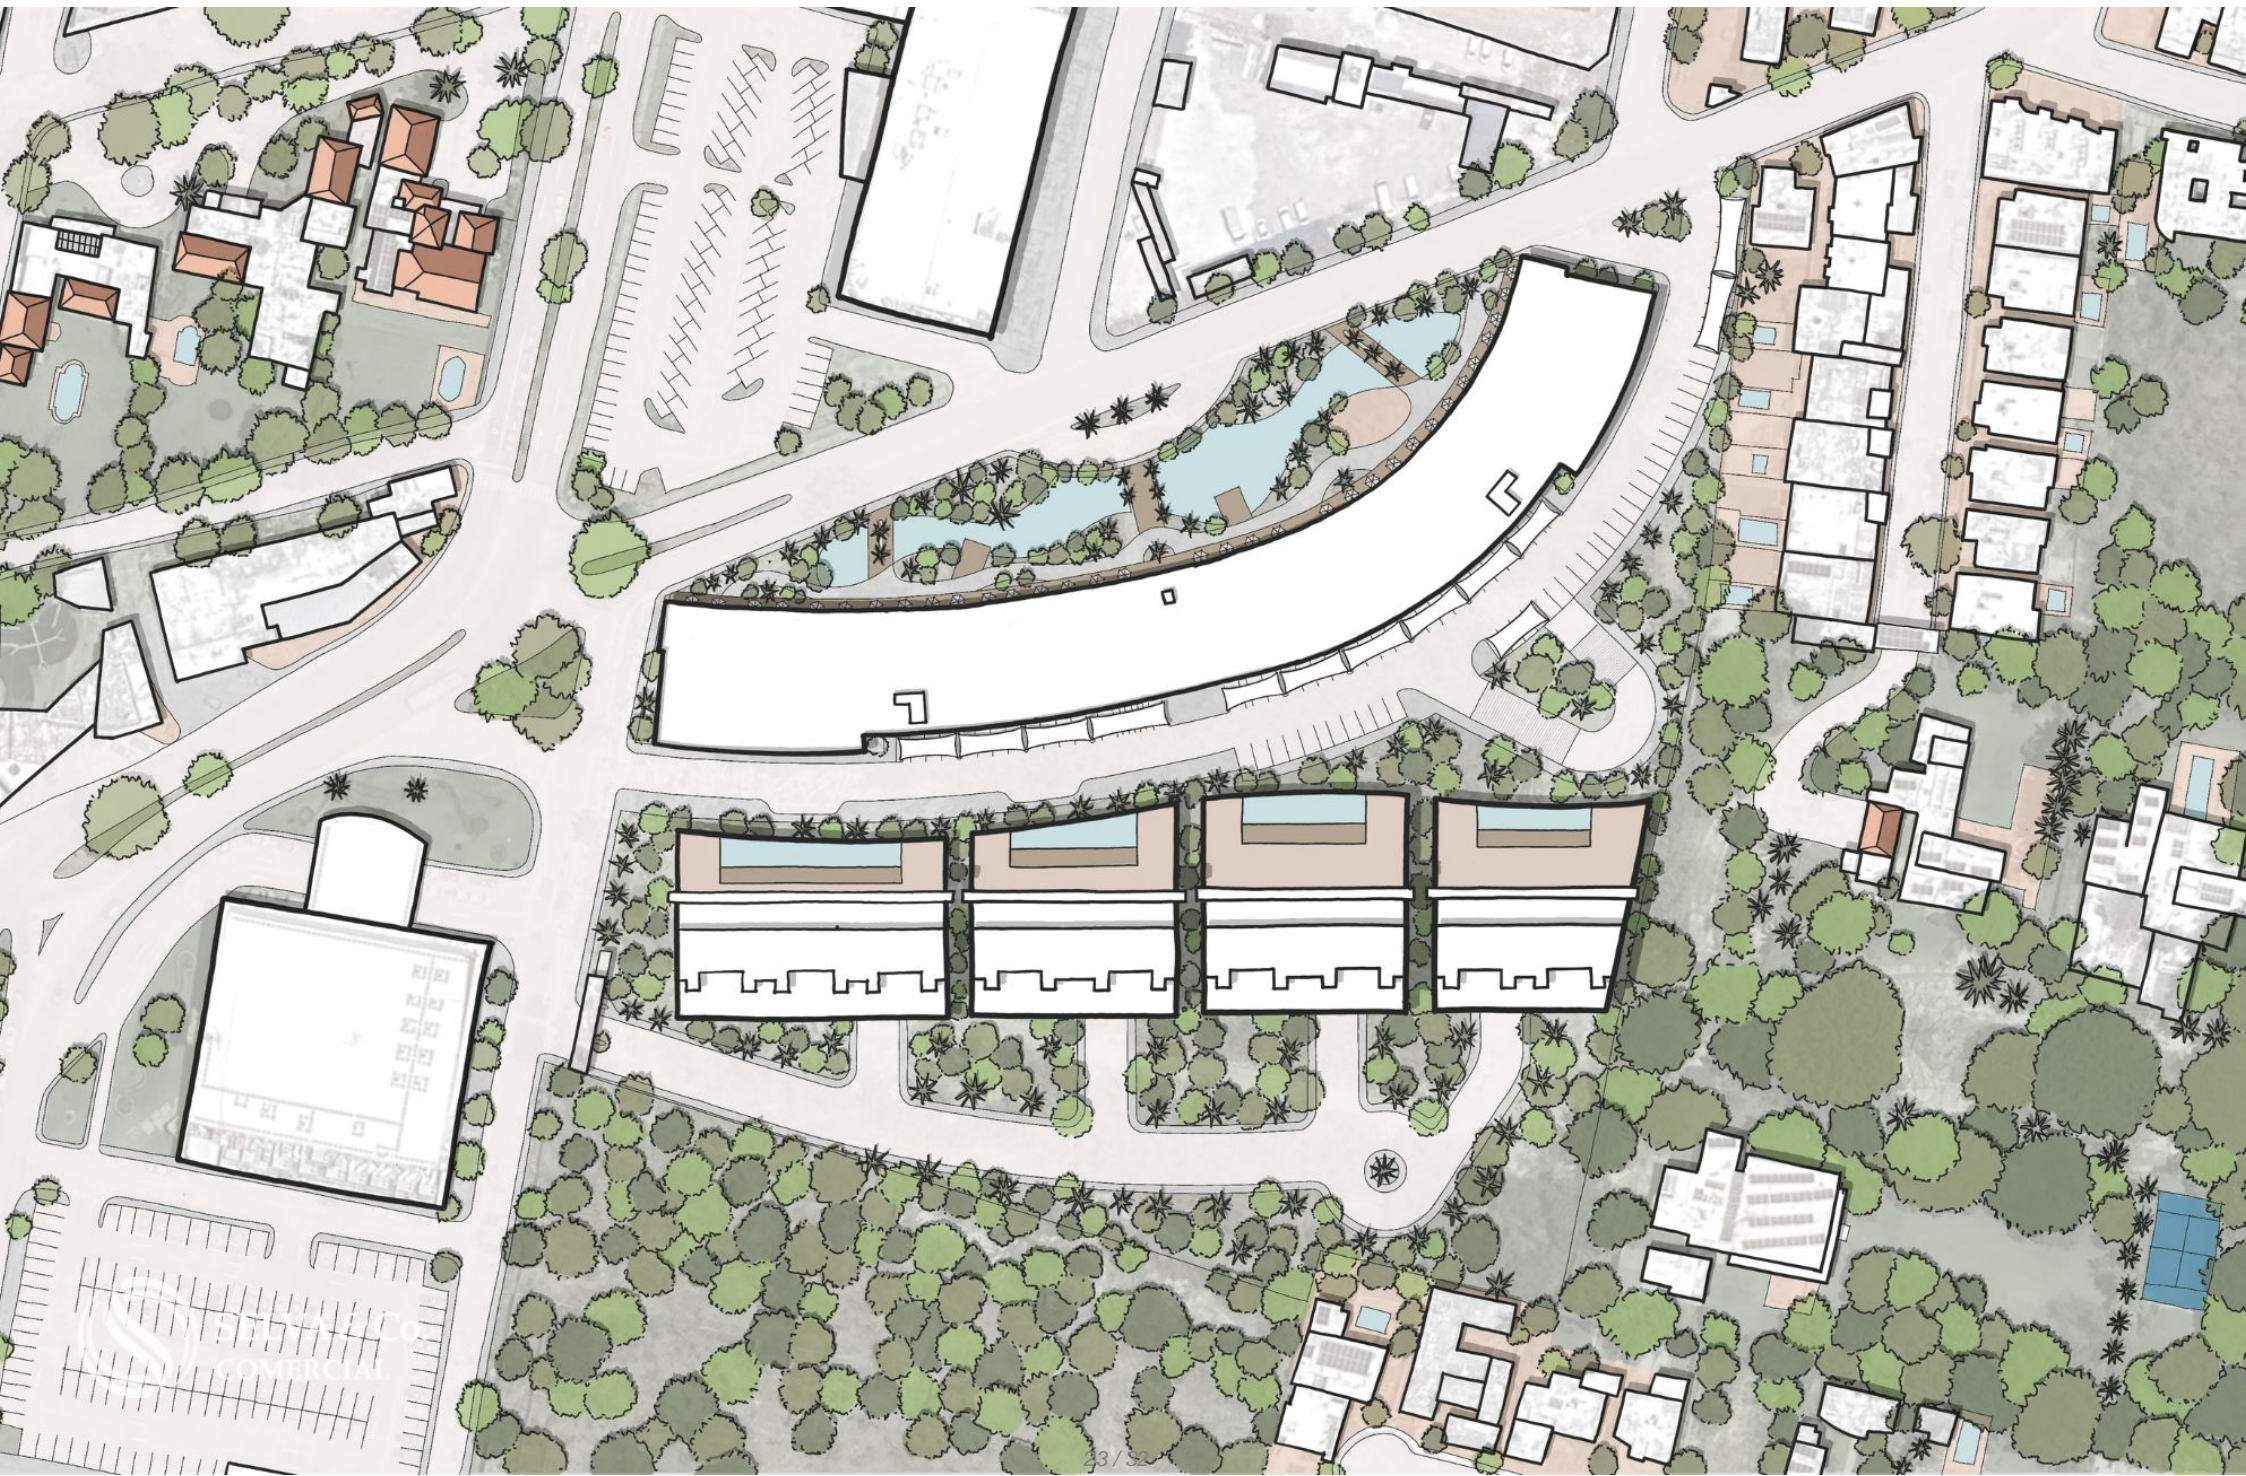

SELVA & Co.
COMERCIAL

www.selvacomercial.com

Commercial space with mezzanine for sale, North Zone, Mérida

<i>ID: DME328-1</i>	<i>Location: Mérida</i>
<i>Zone: North Zone</i>	<i>Type: Local</i>
<i>Construction: 116 m2 / 1,248.62 ft</i>	

**Plaza La Isla Mérida
Shopping Mall**

**Commercial
premises**

**Centro Mérida
Downtown**

 SELVA & Co.
COMERCIAL

 SELVA & Co.
COMERCIAL

 SELVA & Co.
COMERCIAL

STANLEY & Co.
COMMERCIAL

Plaza La Isla Mérida *La Isla Shopping Mall*

Description

DME328-1

Commercial space with mezzanine for sale, North Zone, Mérida

Commercial space with excellent lighting, spacious areas, escalators, green spaces, and pedestrian walkways. Ideal for investment.

Escalators

Service stairs

Three access zones

Elevators

LOCATION

Commercial premises for sale in the Zona Norte, Mérida, Yucatán, México.

15 minutes to La Isla Mérida Mall.

20 minutes to Downtown Mérida.