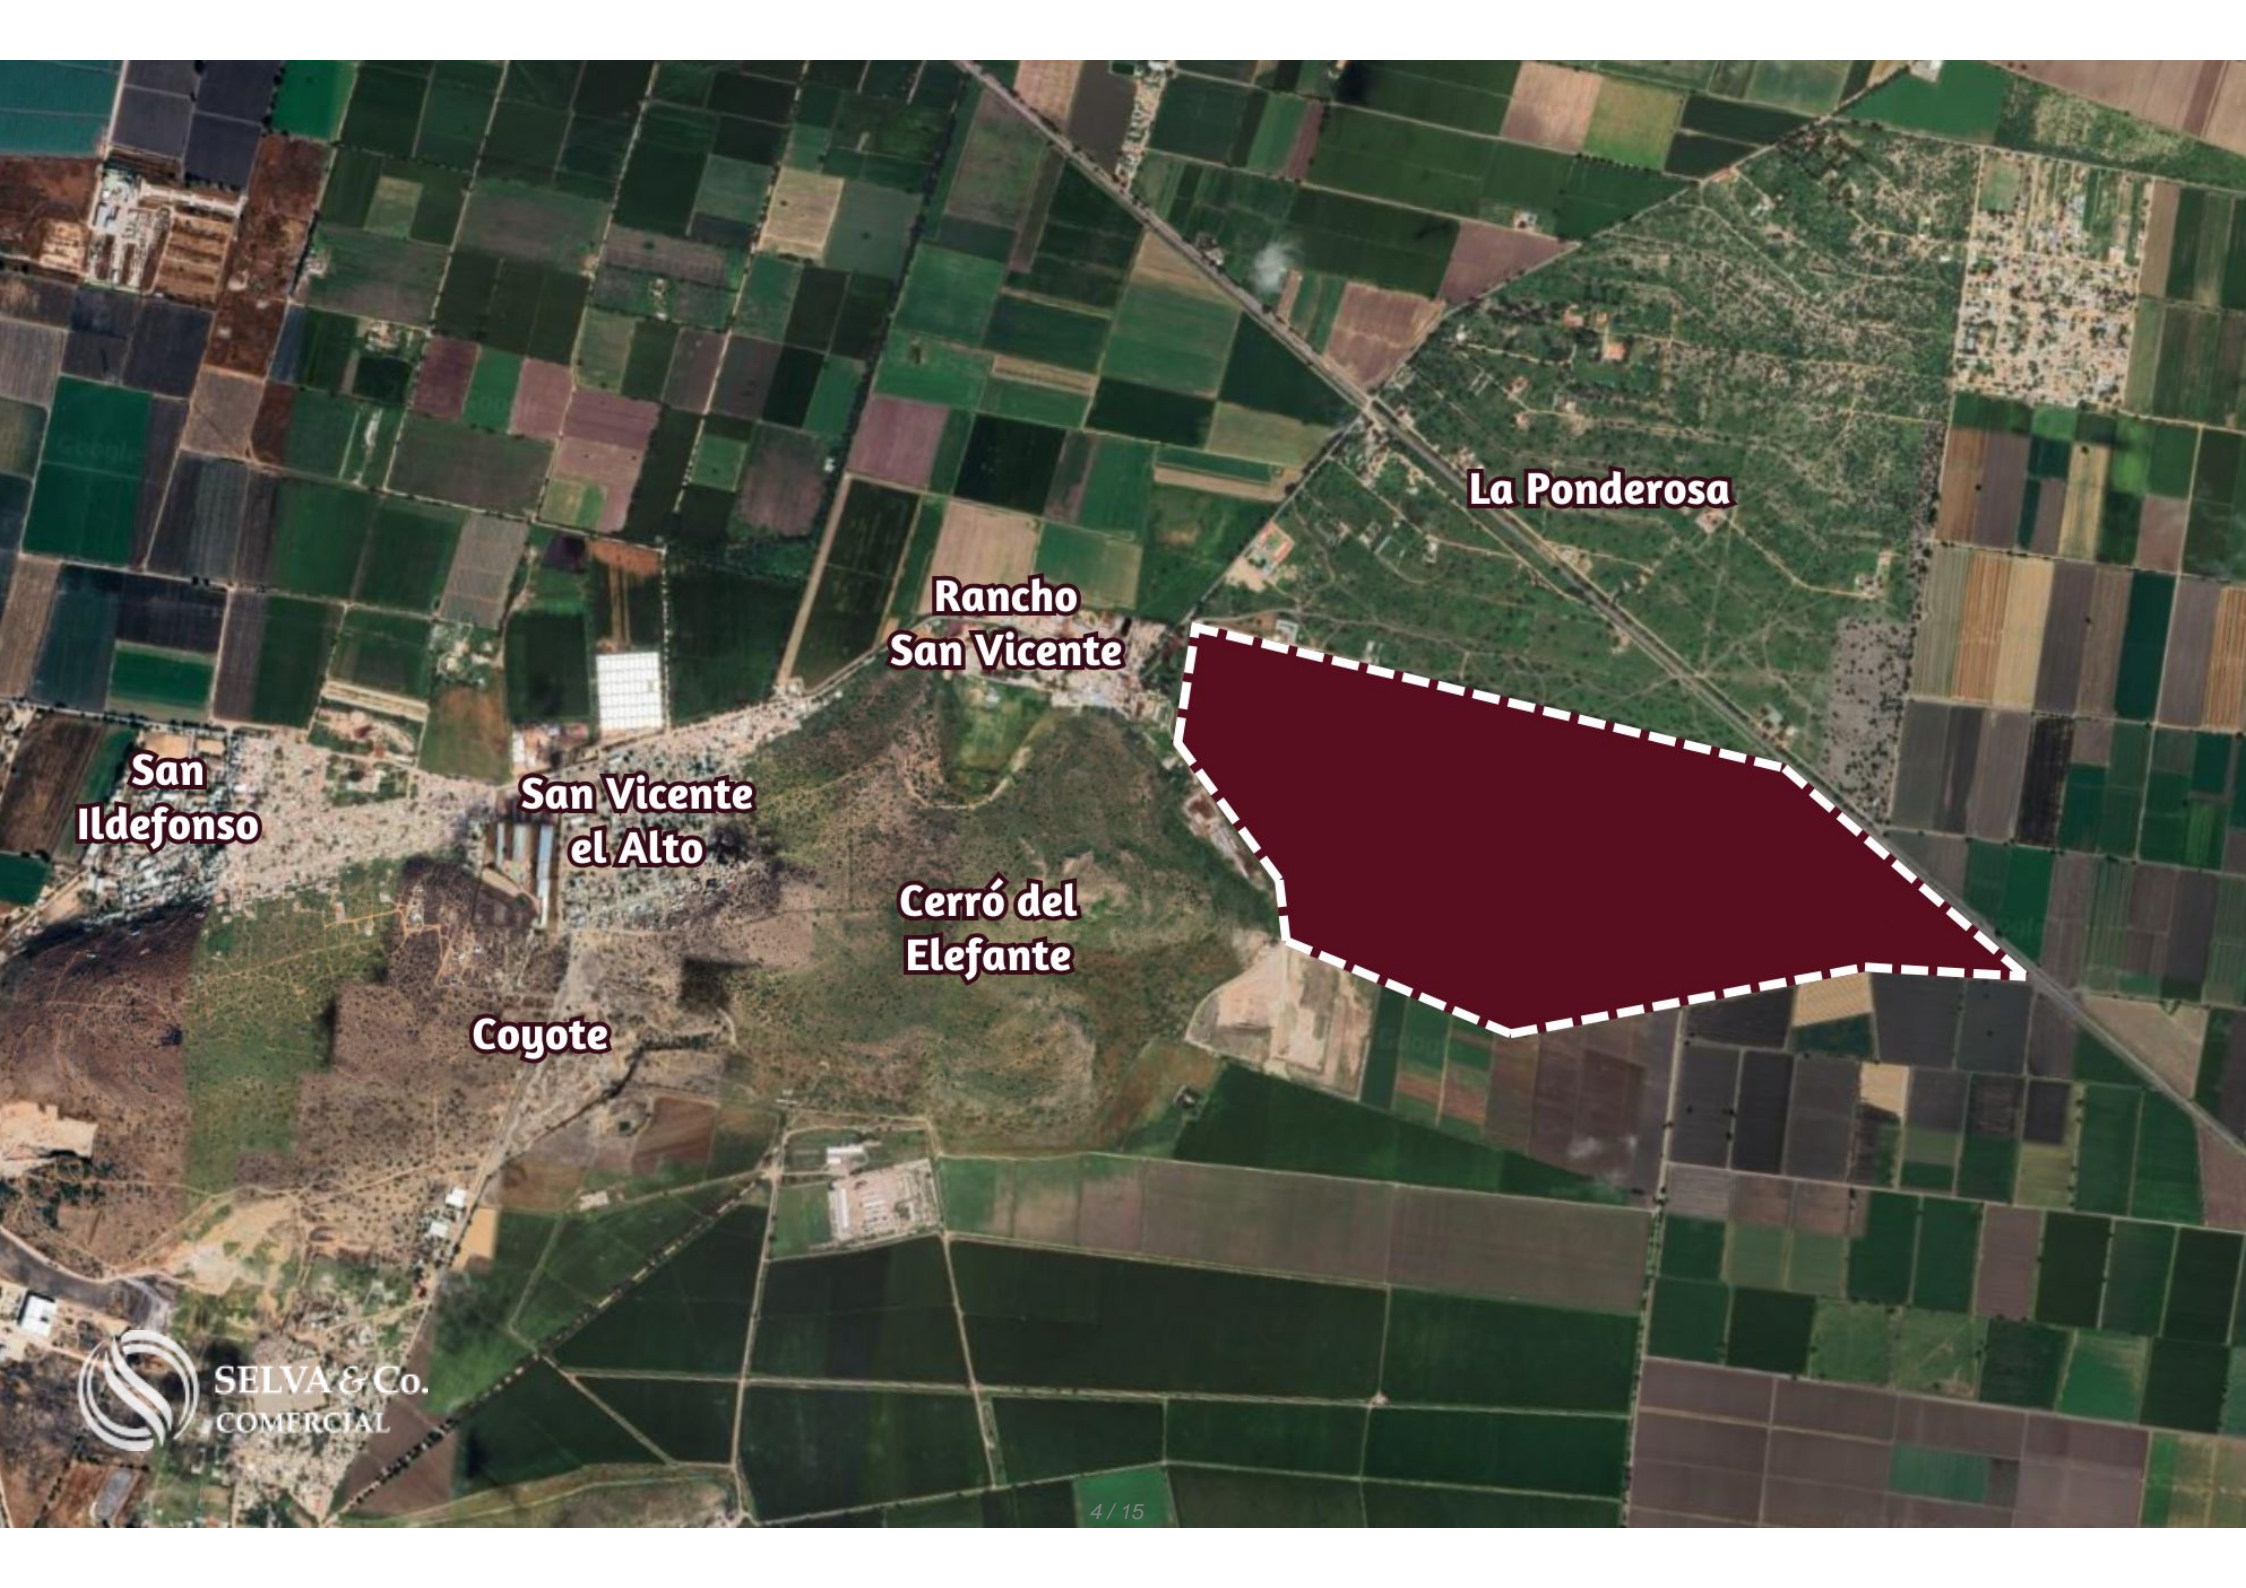

SELVA & Co.
COMERCIAL

www.selvacomercial.com

**Rancho San
Vicente**

La Ponderosa

Cerró del Elefante

110 hectáreas

Agricultural Lot for Sale Next to Cerro del Elefante, La Ponderosa, Querétaro

<i>ID: BLQR211-2</i>	<i>Location: Queretaro</i>
<i>Zone: La Ponderosa</i>	<i>Type: Industrial</i>
<i>Land: 1,100,000 m2 / 11,840,400.00 ft</i>	<i>Land ha: 110.00 ha / 271.81 ac</i>

Rancho San Vicente

La Ponderosa

Cerró del Elefante

110 hectáreas

San Ildefonso

San Vicente el Alto

Coyote

Rancho San Vicente

Agricultural Lot for Sale Next to Cerro del Elefante, La Ponderosa, Querétaro

Agricultural land of 110 hectares, located next to Cerró del Elefante, Querétaro. Surrounded by ranches and just minutes from industrial parks.

Situated right between Rancho San Vicente and La Ponderosa Querétaro.

Only 20 minutes from Querétaro International Airport.

LAND FEATURES

110-hectare ranch.

Private property.

Flat topography.

Two water wells.