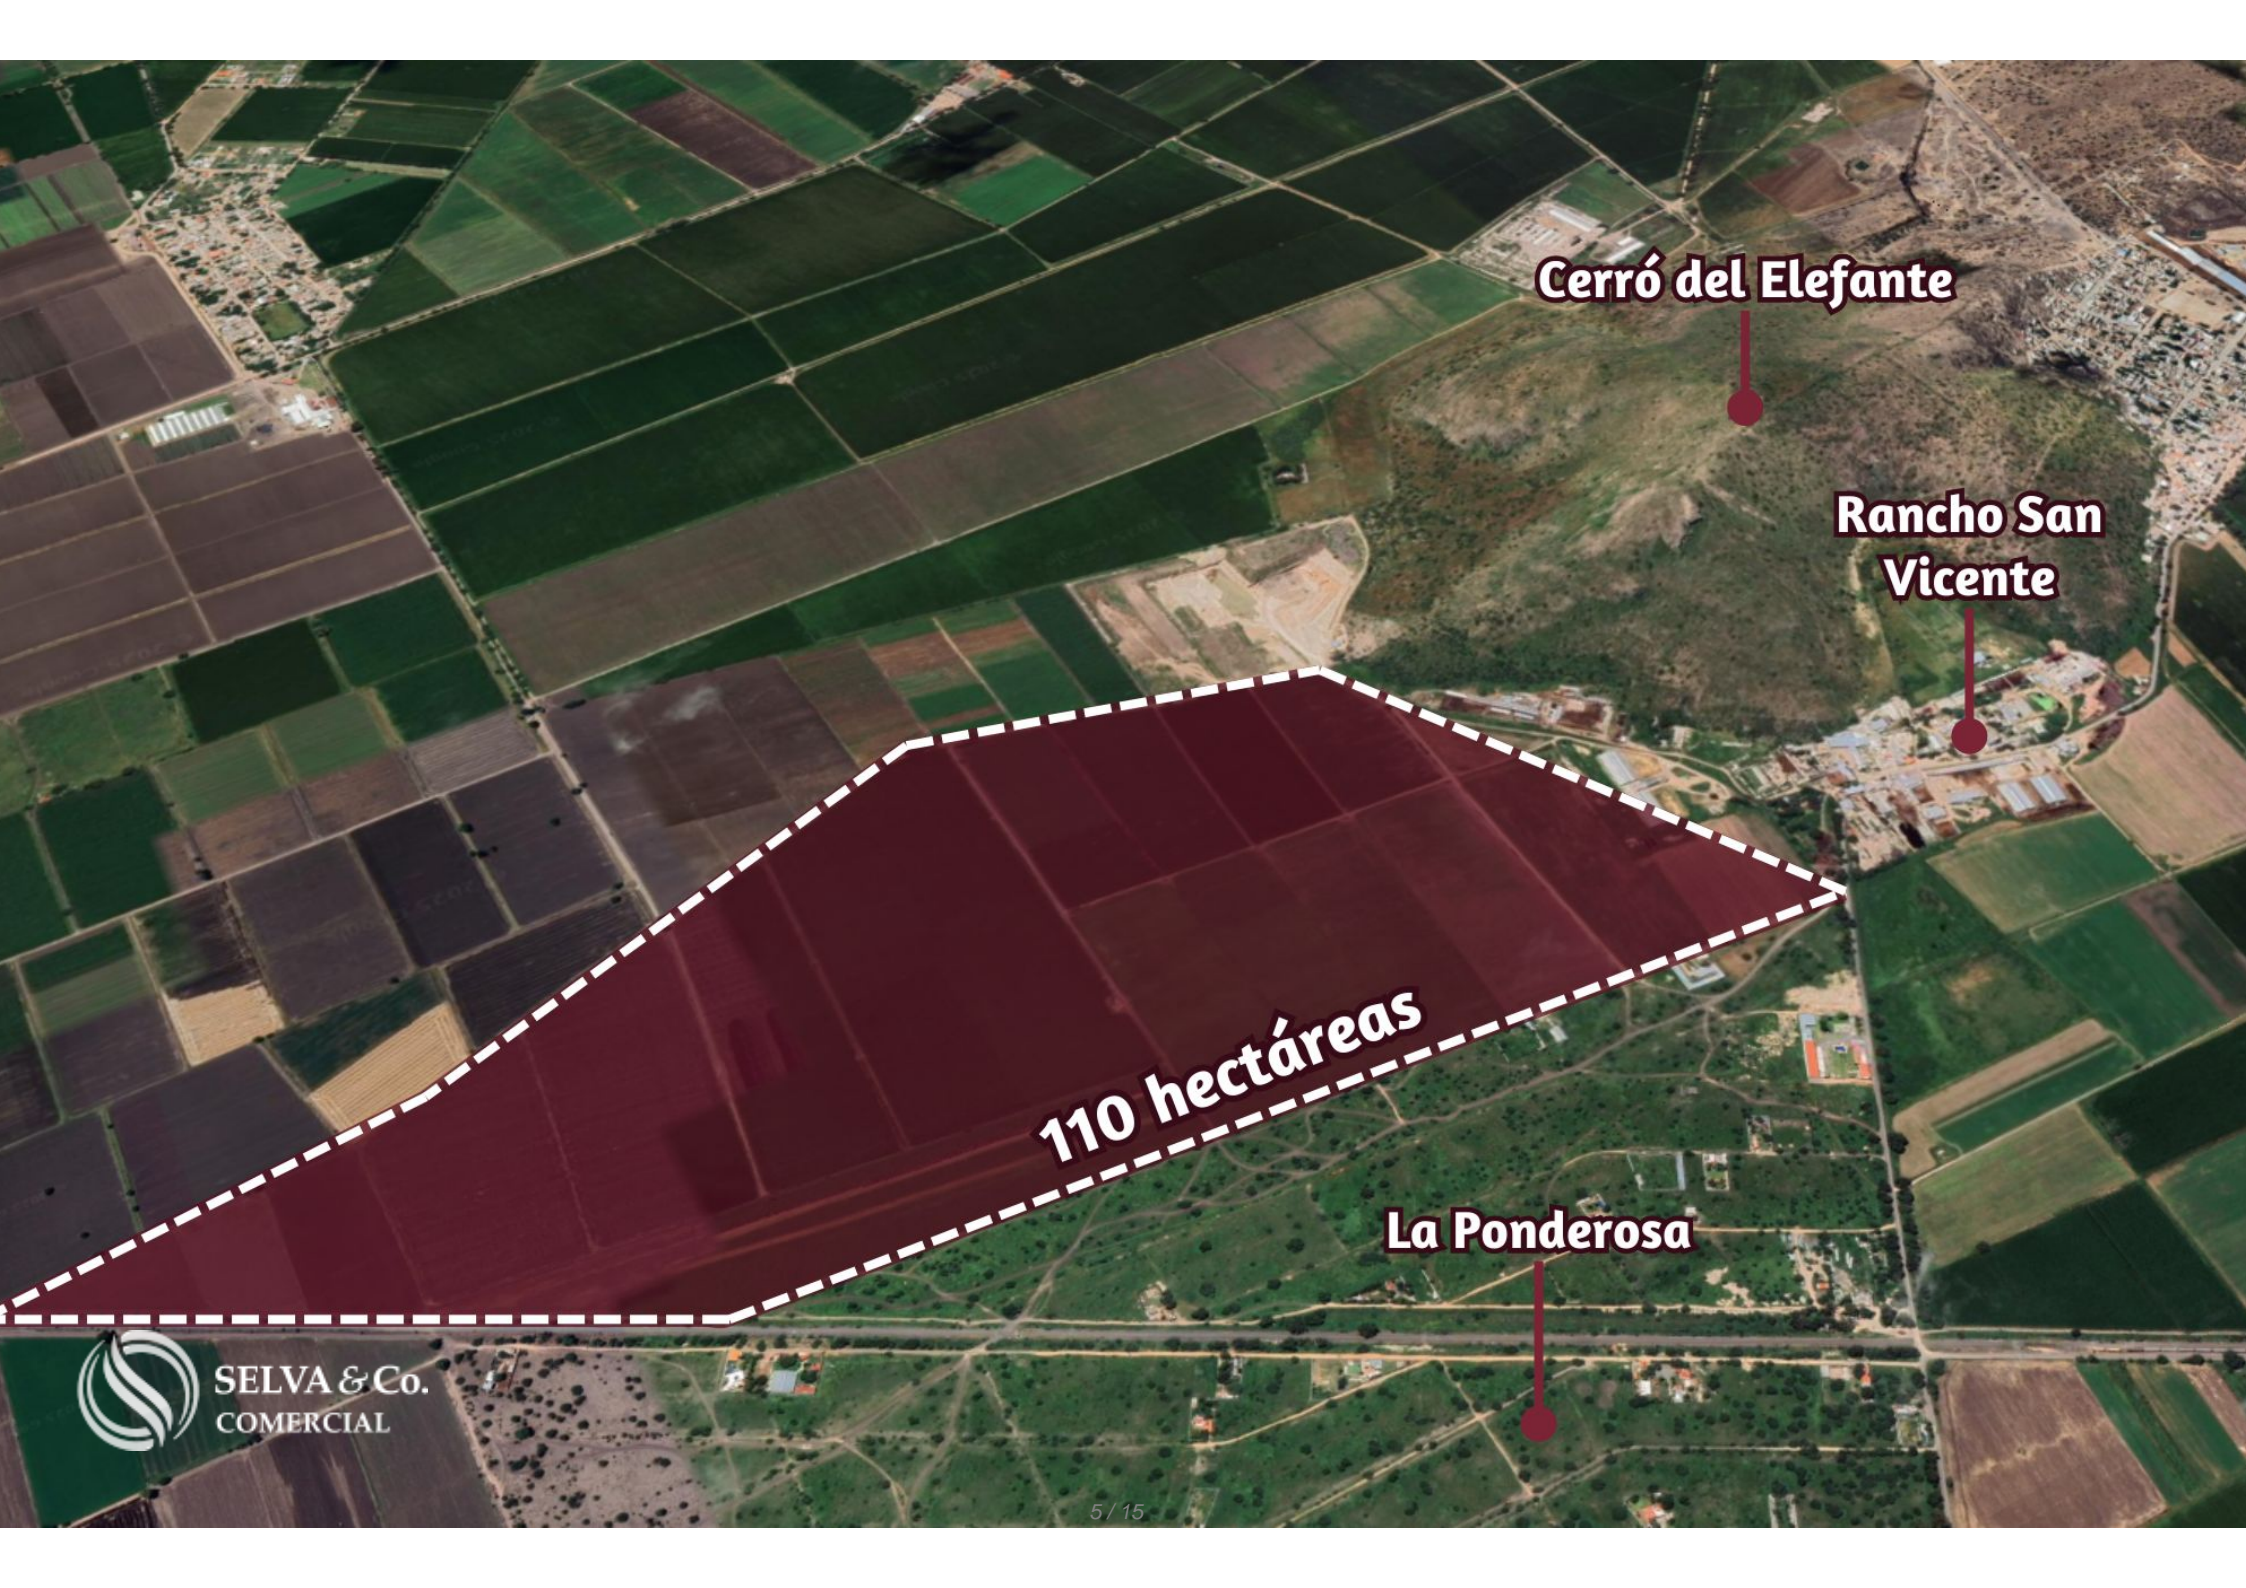

Cerró del Elefante

Rancho San Vicente

110 hectáreas

La Ponderosa