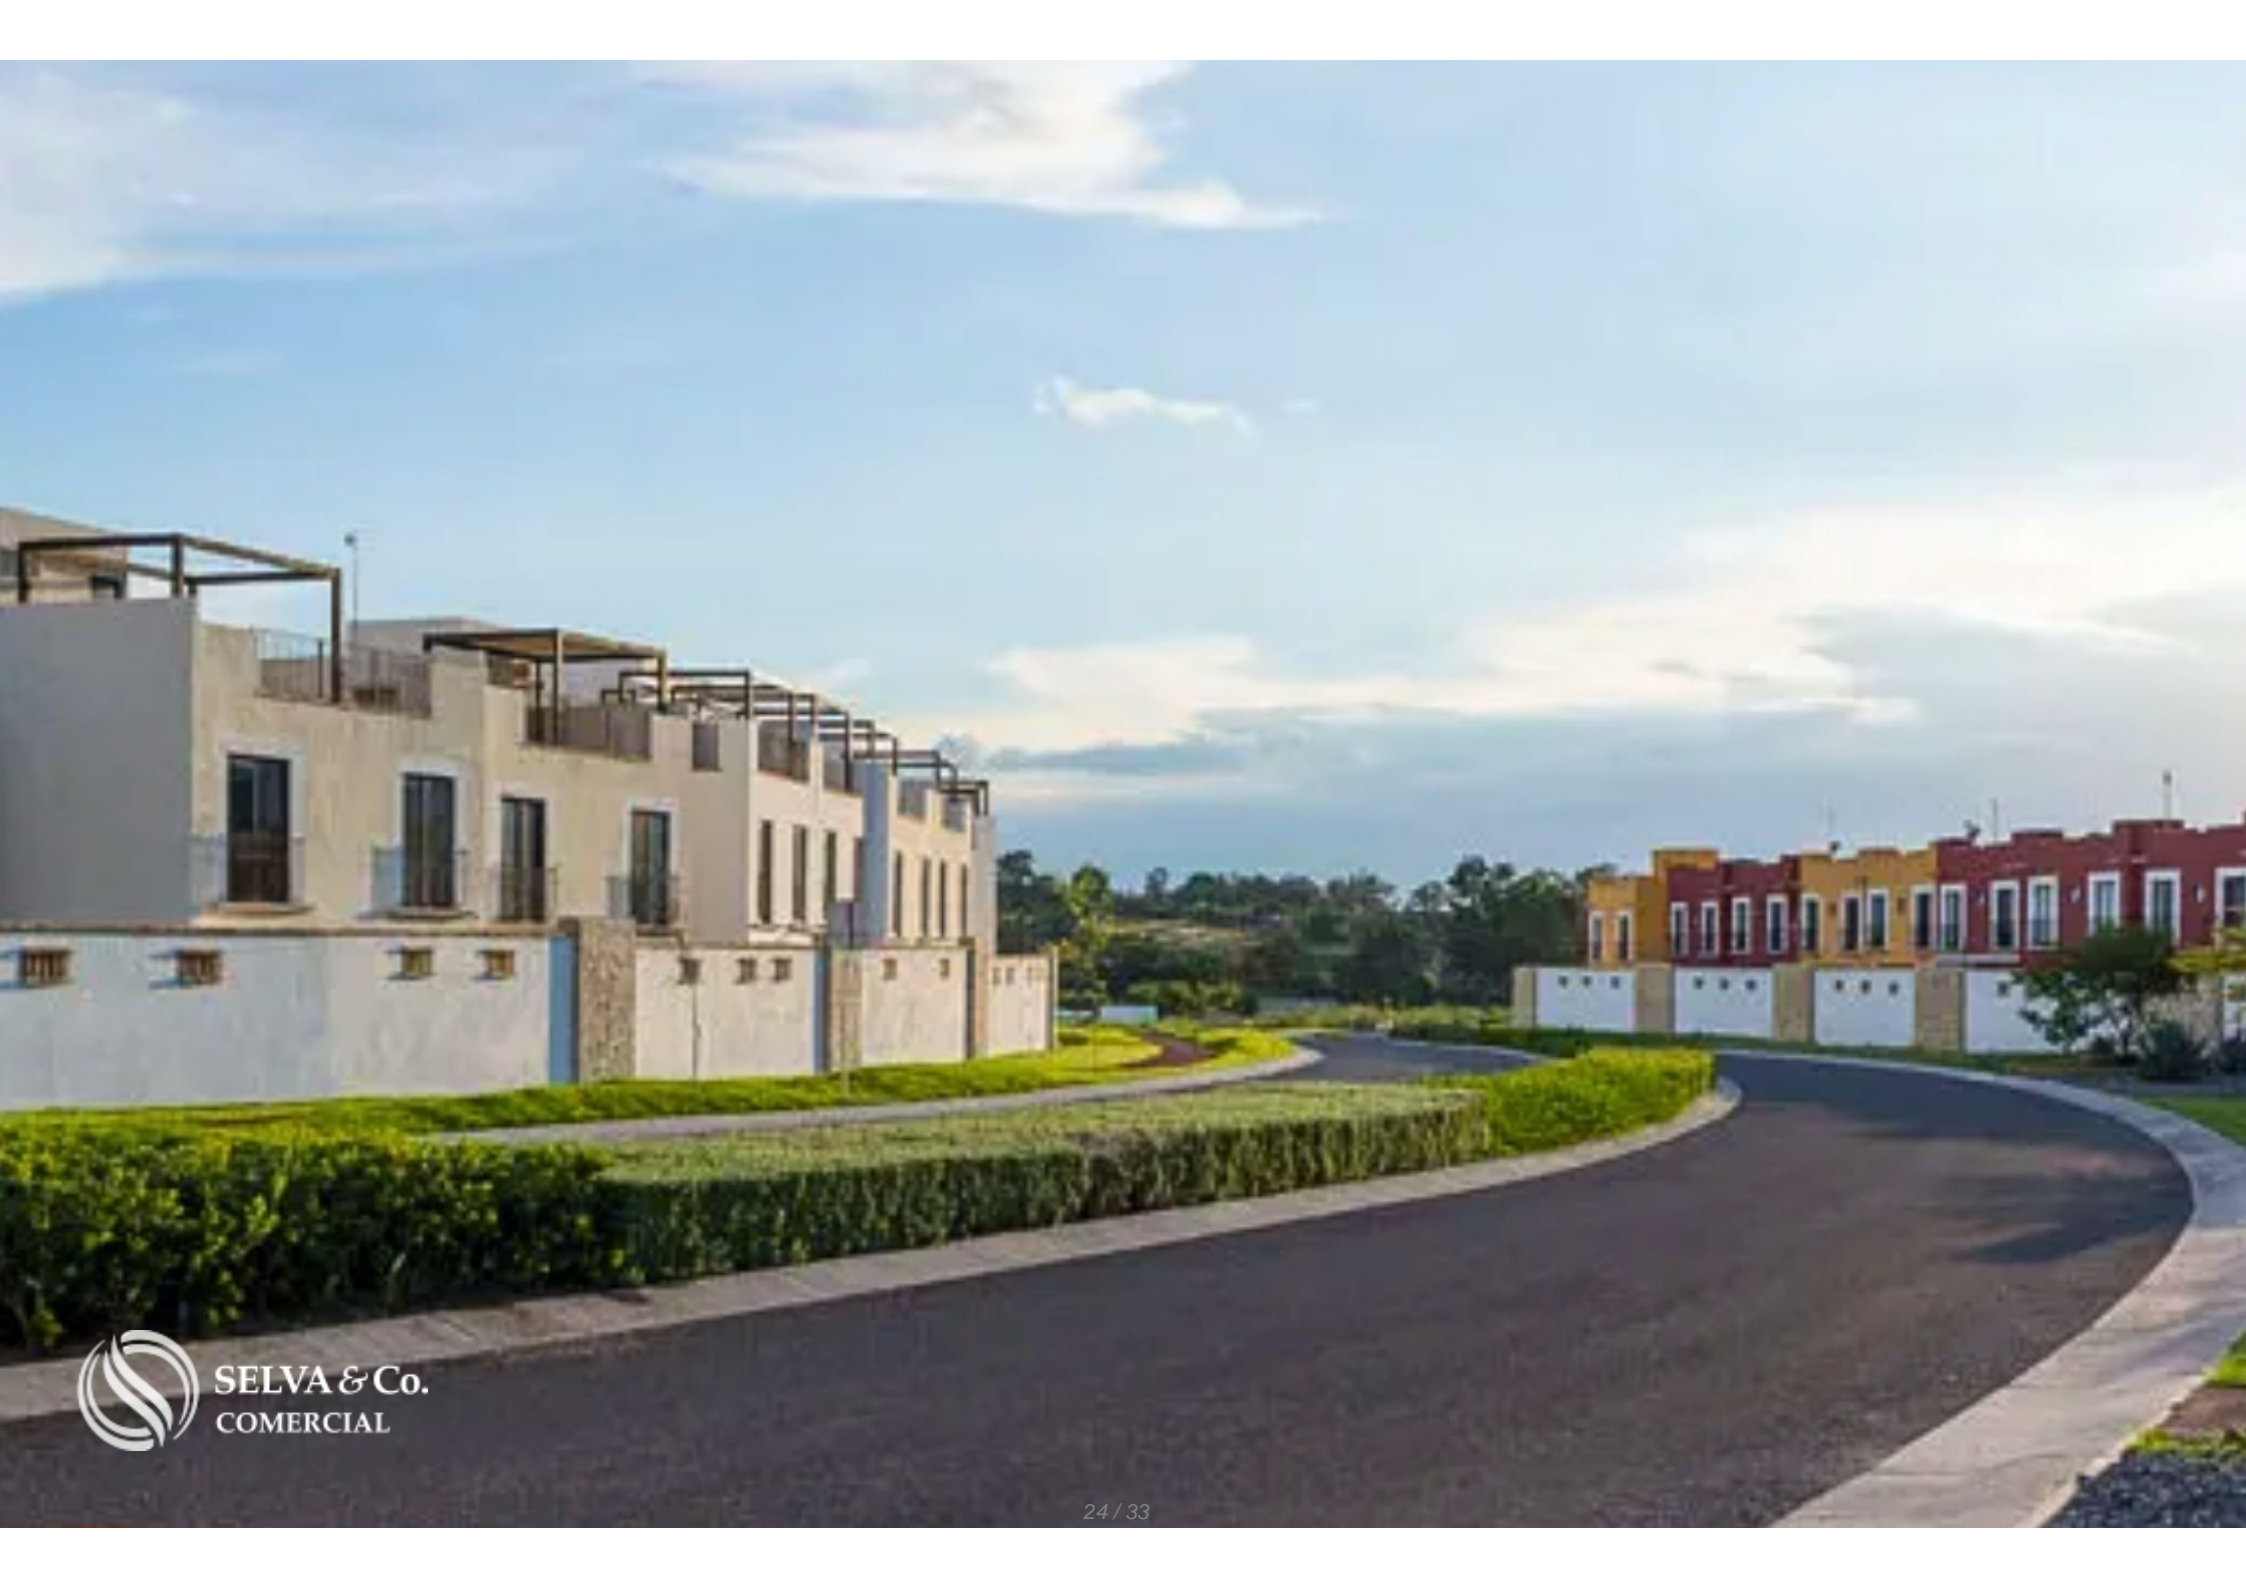

SELVA & Co.
COMERCIAL

www.selvacomercial.com

12,049.3473 m²

12,049 m² lot in a gated community with a golf course, for sale, San Miguel de Allende.

<i>ID: DLASM205-3</i>	<i>Location: San Miguel de Allende</i>
<i>Zone: Zirándaro</i>	<i>Type: Land</i>
<i>Land: 12,049 m² / 129,695.44 ft</i>	<i>Land ha: 1.20 ha / 2.98 ac</i>

Liverpool

Escuelas cerca del Lote
Schools near the Lot

Plaza Comercial
Shoppingmall

TERRENO - LOT

Área natural protegida - Protected natural area

Área natural protegida - *Protected natural area*

Plaza comercial “Luciernaga” - Shoppingmall

Description

DLSM205-3

12,049 m² lot in a gated community with a golf course, for sale, San Miguel de Allende.

Land within a gated community with 20 hectares of green areas, a golf course, vineyards, gardens, a gated entrance, roadways, and a commercial area.

This gated community is located in San Miguel de Allende, near prestigious shopping areas and connected to Mexico's international airports in Querétaro and Bajío.

AMENITIES

20 hectares of green areas

Golf course