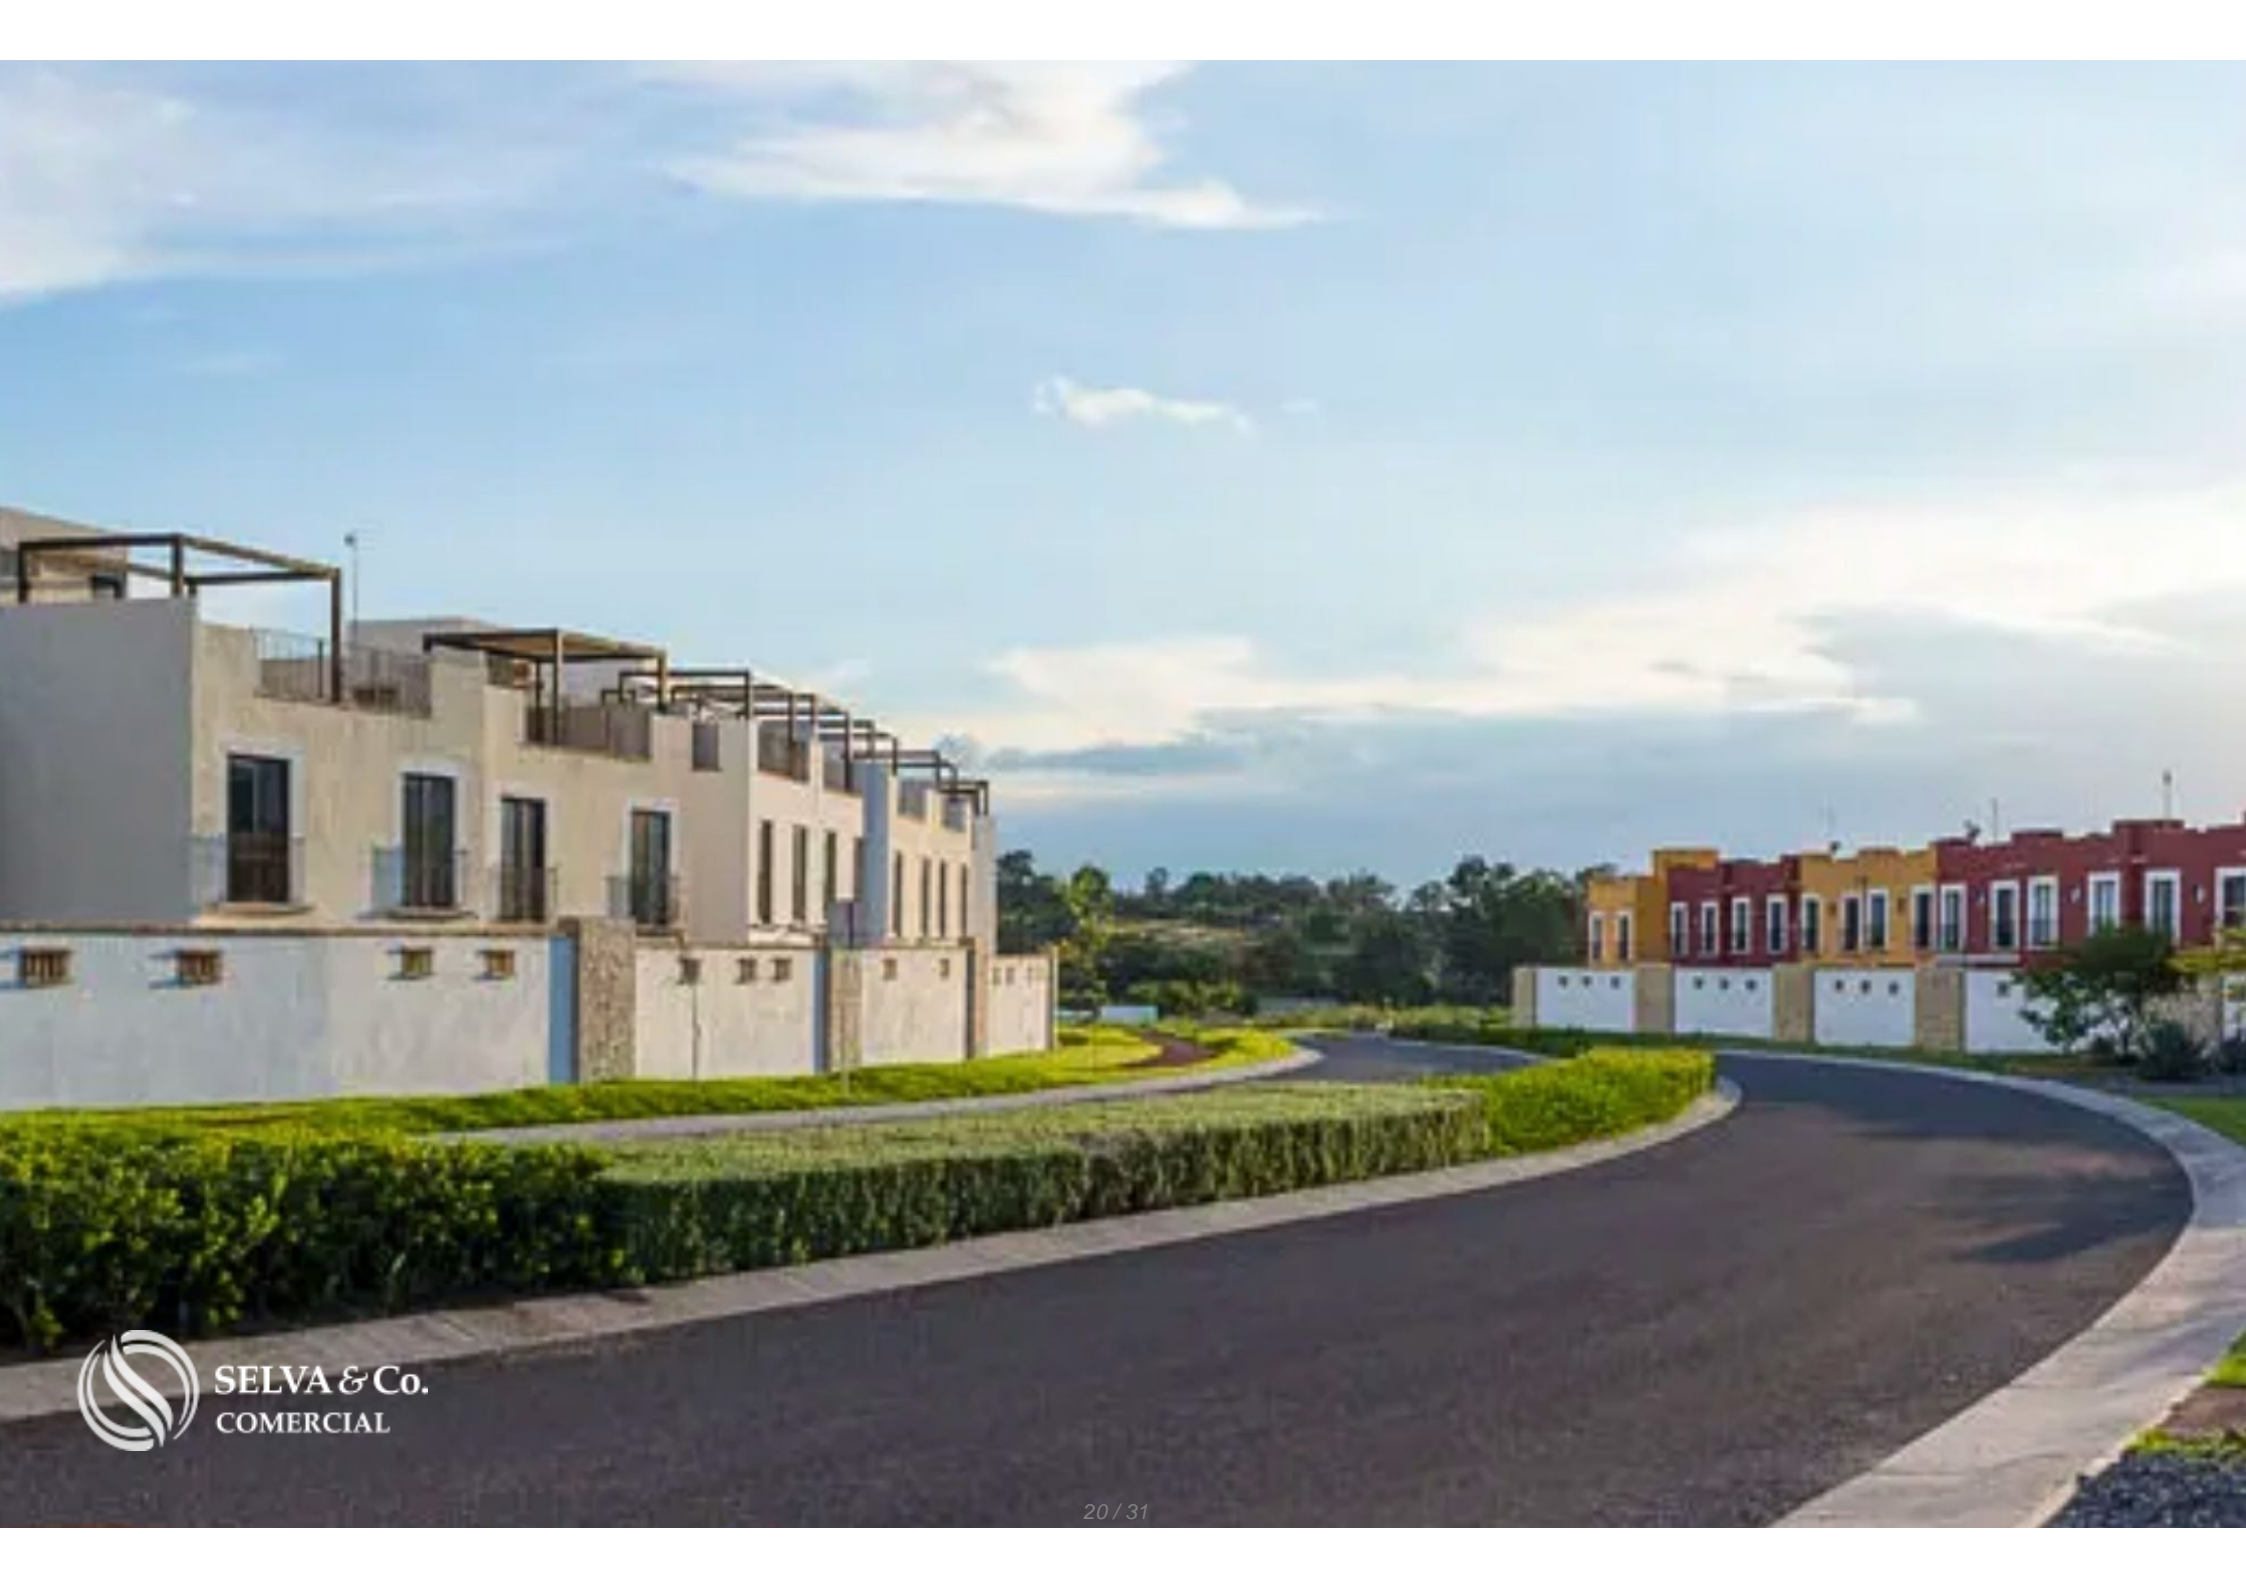

SELVA & Co.
COMERCIAL

www.selvacomercial.com

Commercial lot in a community with golf and vineyards for sale, San Miguel de Allende.

<i>ID: DLSM206-2</i>	<i>Location: San Miguel de Allende</i>
<i>Zone: Zirándaro</i>	<i>Type: Land</i>
<i>Land: 15,983 m2 / 172,041.01 ft</i>	<i>Land ha: 1.60 ha / 3.95 ac</i>

Plaza Comercial
Shoppingmall

TERRENO - LOT

Plaza comercial “Luciernaga” - Shoppingmall

Área natural protegida - Protected natural area

 SELVA & Co.
COMERCIAL

San Miguel de Allende - Downtown

San Miguel de Allende - Downtown

Description

DLSM206-2

Commercial lot in a community with golf and vineyards for sale, San Miguel de Allende.

Commercial land within a gated community with 20 hectares of green areas, a golf course, vineyards, gardens, a gated entrance, roadways, and a commercial area.

This gated community is located in San Miguel de Allende, near prestigious shopping areas and connected to Mexico's international airports in Querétaro and Bajío.

AMENITIES

20 hectares of green areas

Golf course