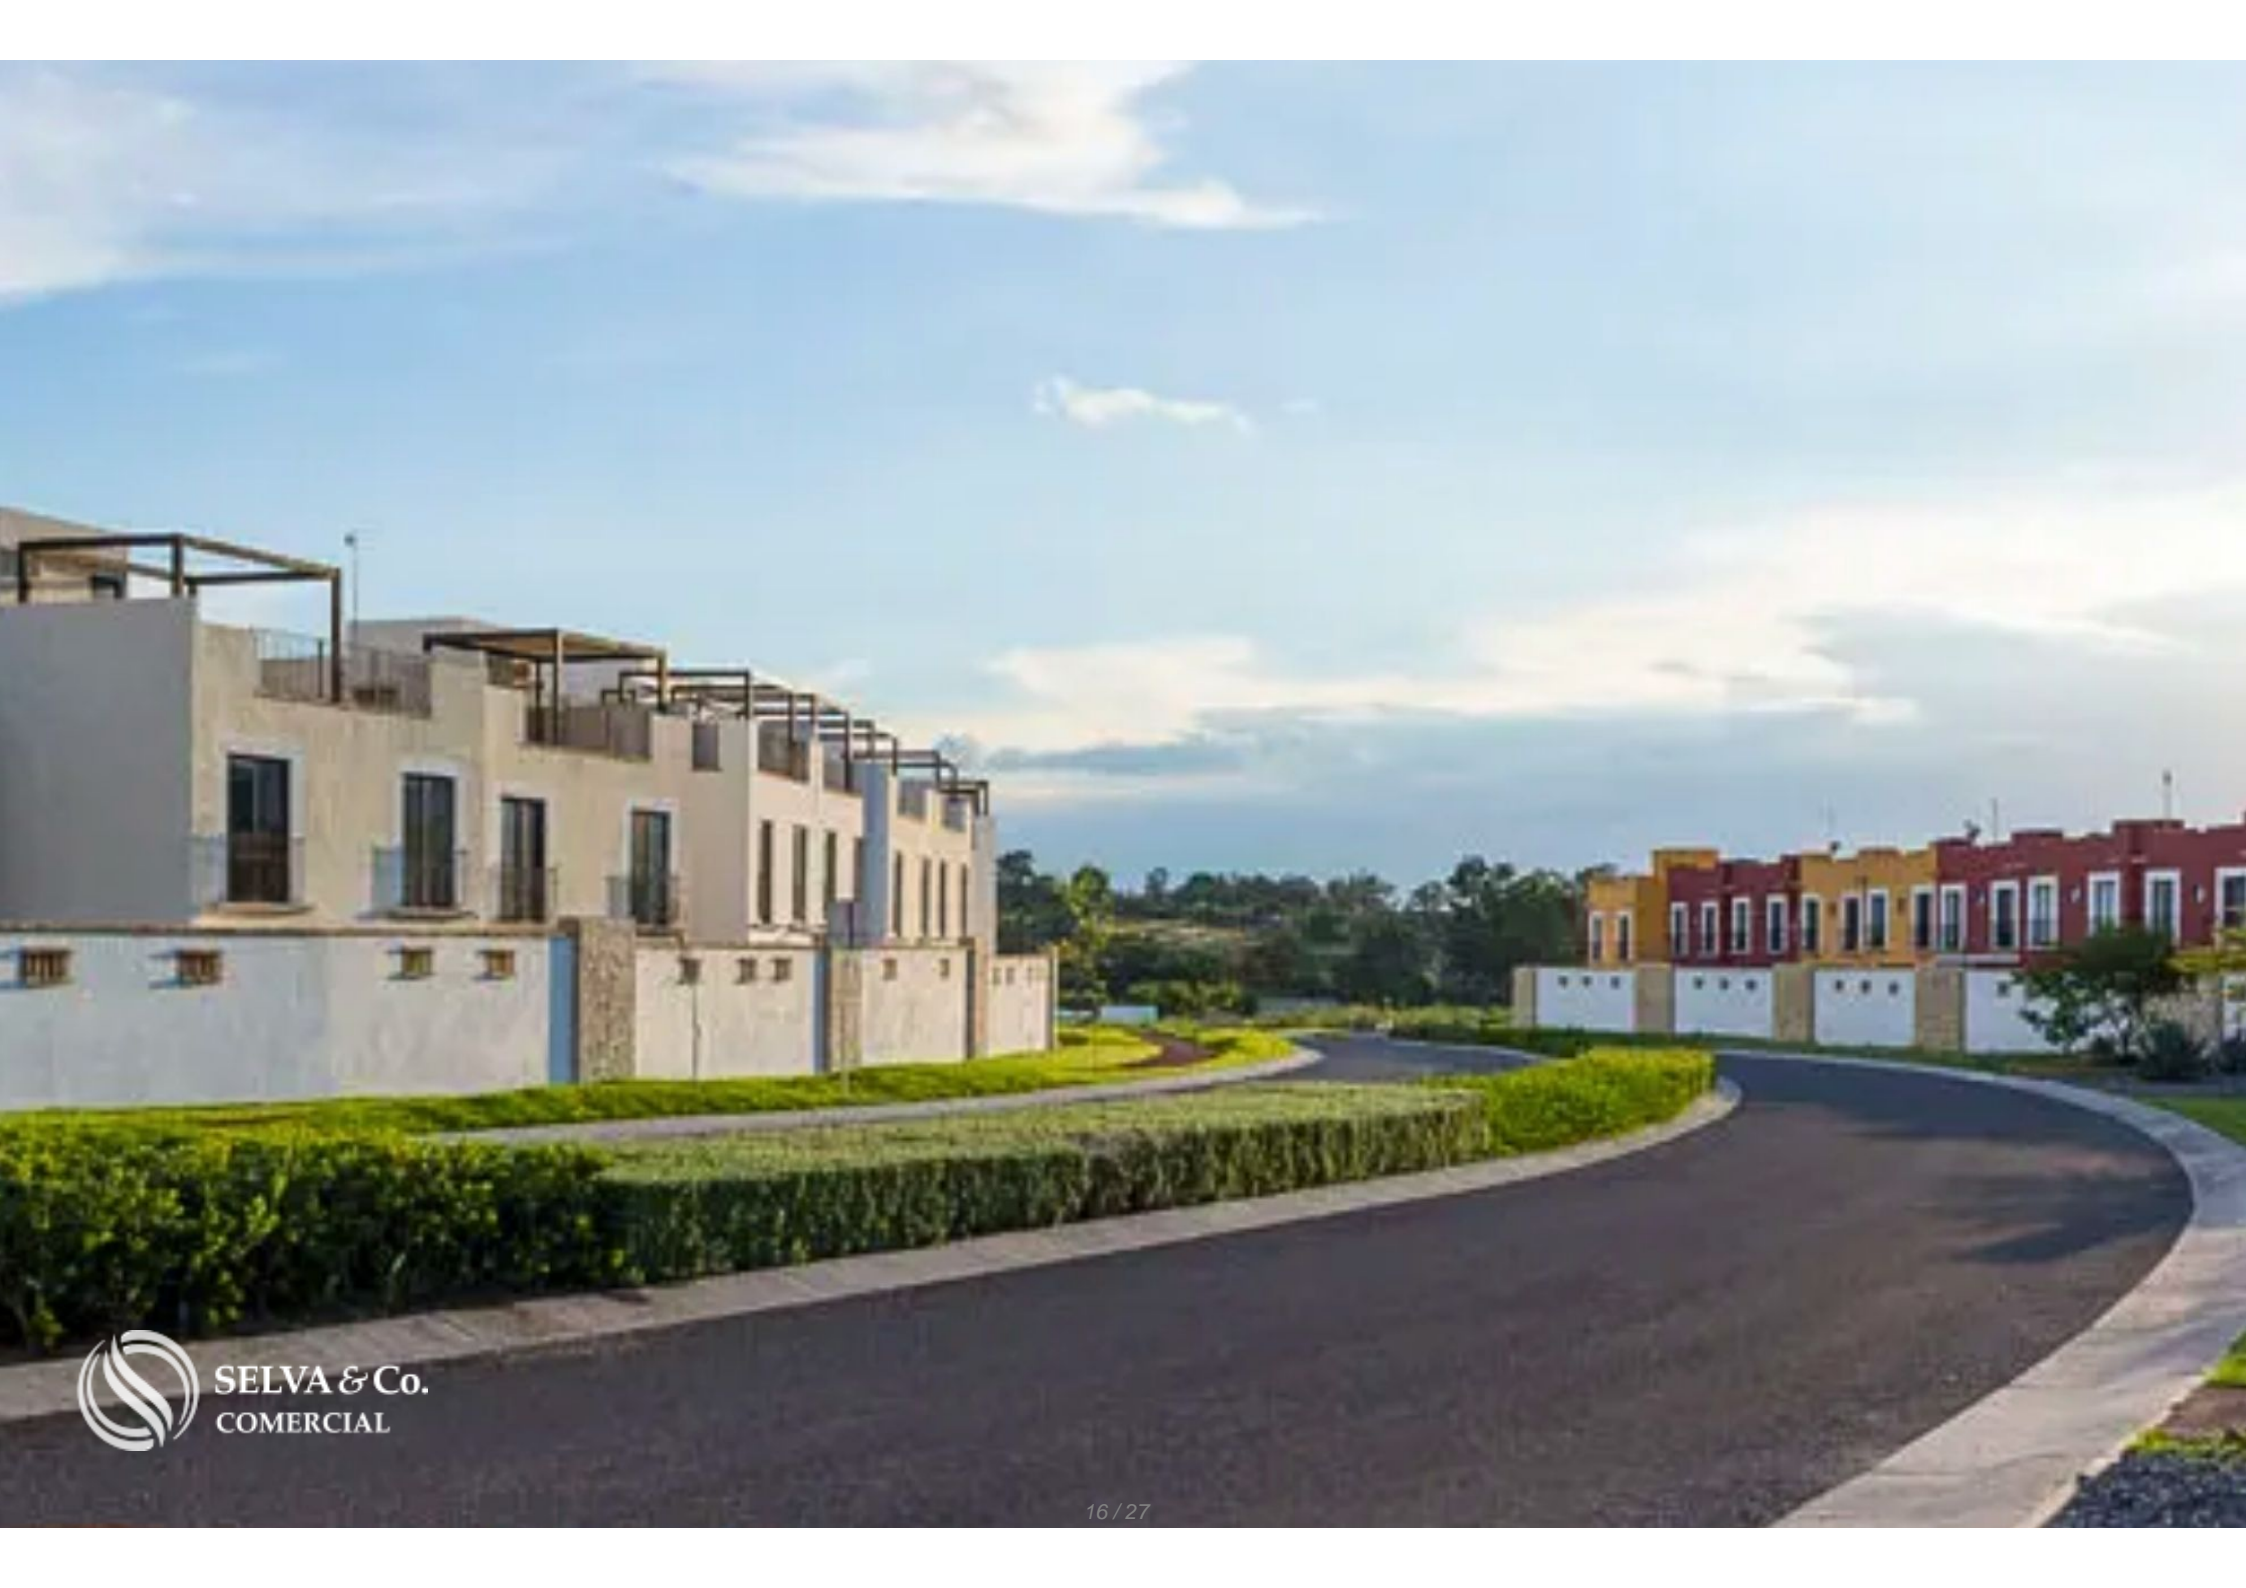

SELVA & Co.
COMERCIAL

www.selvacomercial.com

Commercial lot in a community with a golf course for sale, San Miguel de Allende.

<i>ID: DLASM206-1</i>	<i>Location: San Miguel de Allende</i>
<i>Zone: Zirándaro</i>	<i>Type: Land</i>
<i>Land: 17,507 m2 / 188,445.35 ft</i>	<i>Land ha: 1.75 ha / 4.33 ac</i>

Golf

Área Natural Protegida
Protected Natural Area

Golf

Liverpool

Escuelas cerca del Lote
Schools near the Lot

Plaza Comercial
Shoppingmall

TERRENO - LOT

 SELVA & Co.
COMERCIAL

San Miguel de Allende - Downtown

 SELVA & Co.
COMERCIAL

Description

DLSM206-1

Commercial lot in a community with a golf course for sale, San Miguel de Allende.

Commercial land within a gated community with 20 hectares of green areas, a golf course, vineyards, gardens, a gated entrance, roadways, and a commercial area.

This gated community is located in San Miguel de Allende, near prestigious shopping areas and connected to Mexico's international airports in Querétaro and Bajío.

AMENITIES

20 hectares of green areas

Golf course