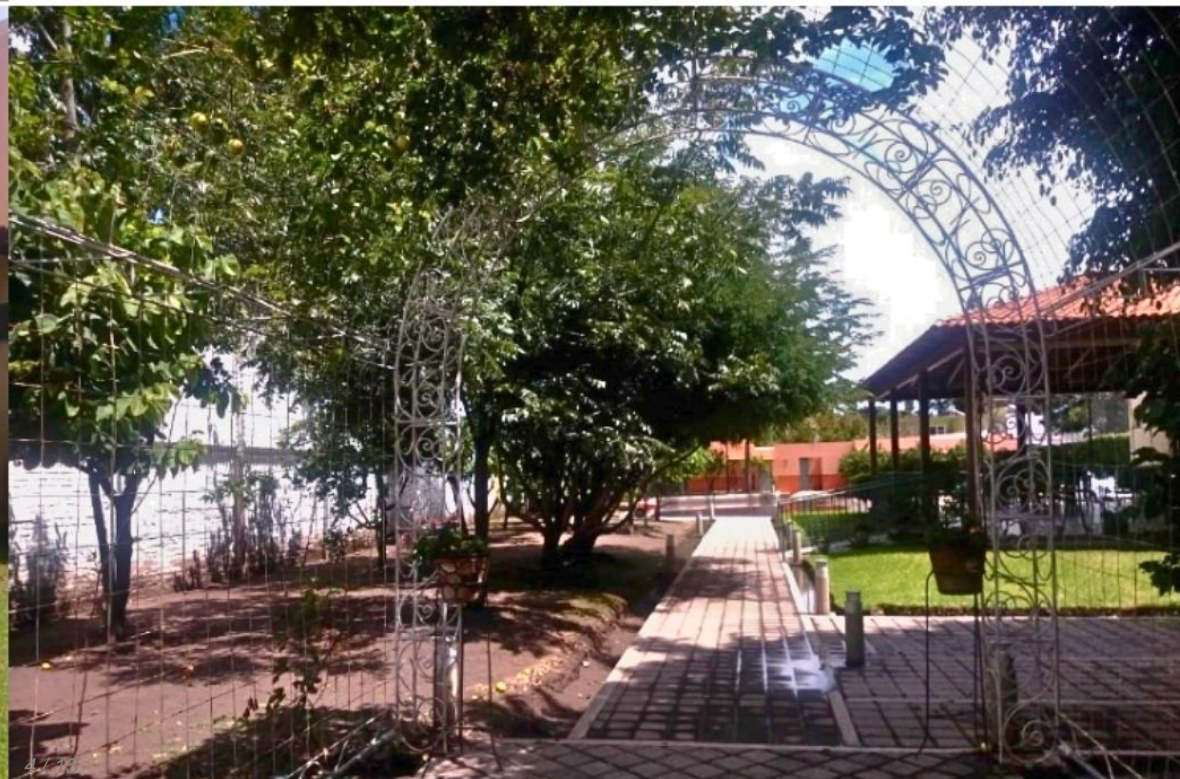

**Museo
"El Cerrito"
Museum**

**Zona
arqueológica
"El Cerrito"
Archaeological
zone**

**Supermercado
Supermarket**

**Supermercado
Supermarket**

**Plaza Comercial
Shoppingmall**

TERRENO / LOT

 SELVA & Co.
COMERCIAL

Plaza Ciudadina "El Pueblito" - Shoppingmall

Zona arqueológica “El Cerrito” - Archaeological area

MUSEO DE SITIO
EL CERRITO

 SELVA & Co.
COMERCIAL

Description

BLQR202 AB

Large lot of 3,186 m², for sale in Querétaro.

LAND CHARACTERISTICS

Includes a 424.88 m² construction with 3 bedrooms, living-dining room, kitchen, and 3 bathrooms.

Kiosk

3 Warehouses

External bathrooms

Barbecue area with a barbecue pit

Italian pizza oven