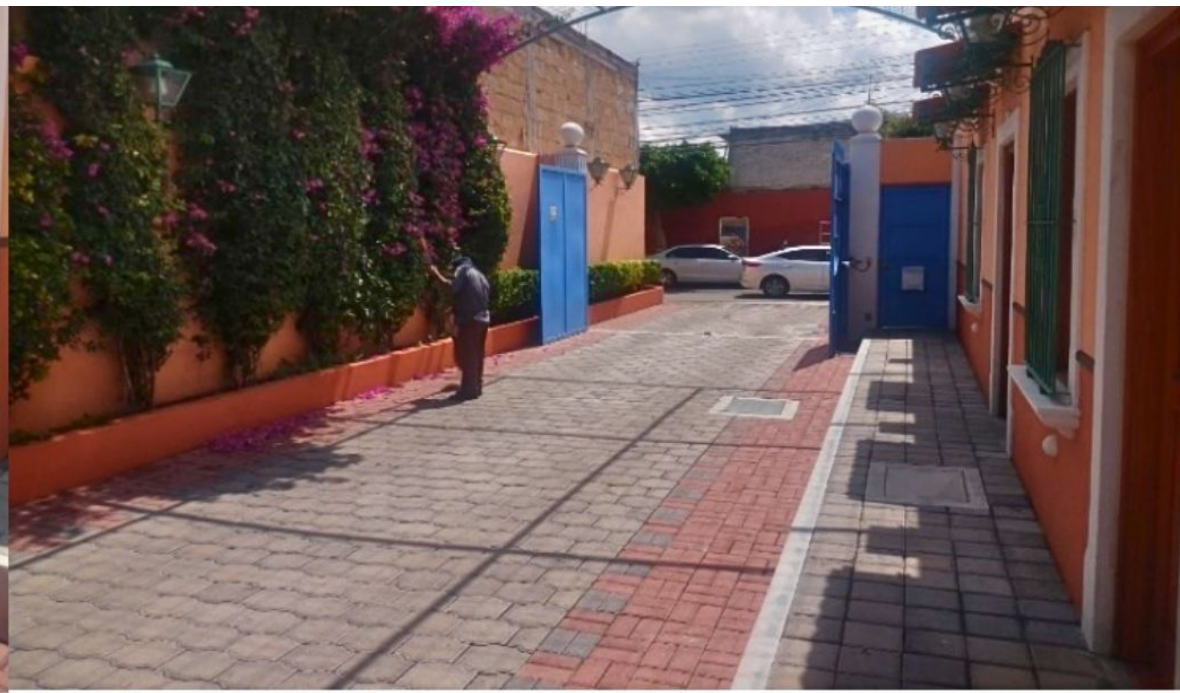

TERRENO / LOT

Large lot of 3,186 m², for sale in Querétaro.

<i>ID: BLQR202</i>	<i>Location: Queretaro</i>
<i>Zone: El Pueblito</i>	<i>Type: Land</i>
<i>Land: 3,186 m² / 34,294.10 ft</i>	<i>Land ha: 0.32 ha / 0.79 ac</i>

**Museo
"El Cerrito"
Museum**

**Zona
arqueológica
"El Cerrito"
Archaeological
zone**

**Supermercado
Supermarket**

**Supermercado
Supermarket**

**Plaza Comercial
Shoppingmall**

TERRENO / LOT

 SELVA & Co.
COMERCIAL

Plaza Ciudadina "El Pueblito" - Shoppingmall

Zona arqueológica “El Cerrito” - Archaeological area

MUSEO DE SITIO
EL CERRITO

 SELVA & Co.
COMERCIAL

Description

BLQR202 AB

Large lot of 3,186 m², for sale in Querétaro.

This land is located in La Corregidora Querétaro, in the municipality of El Pueblito, a secure area with easy access to the most important points in Querétaro.

It is a growing area with significant points of interest and residential developments.