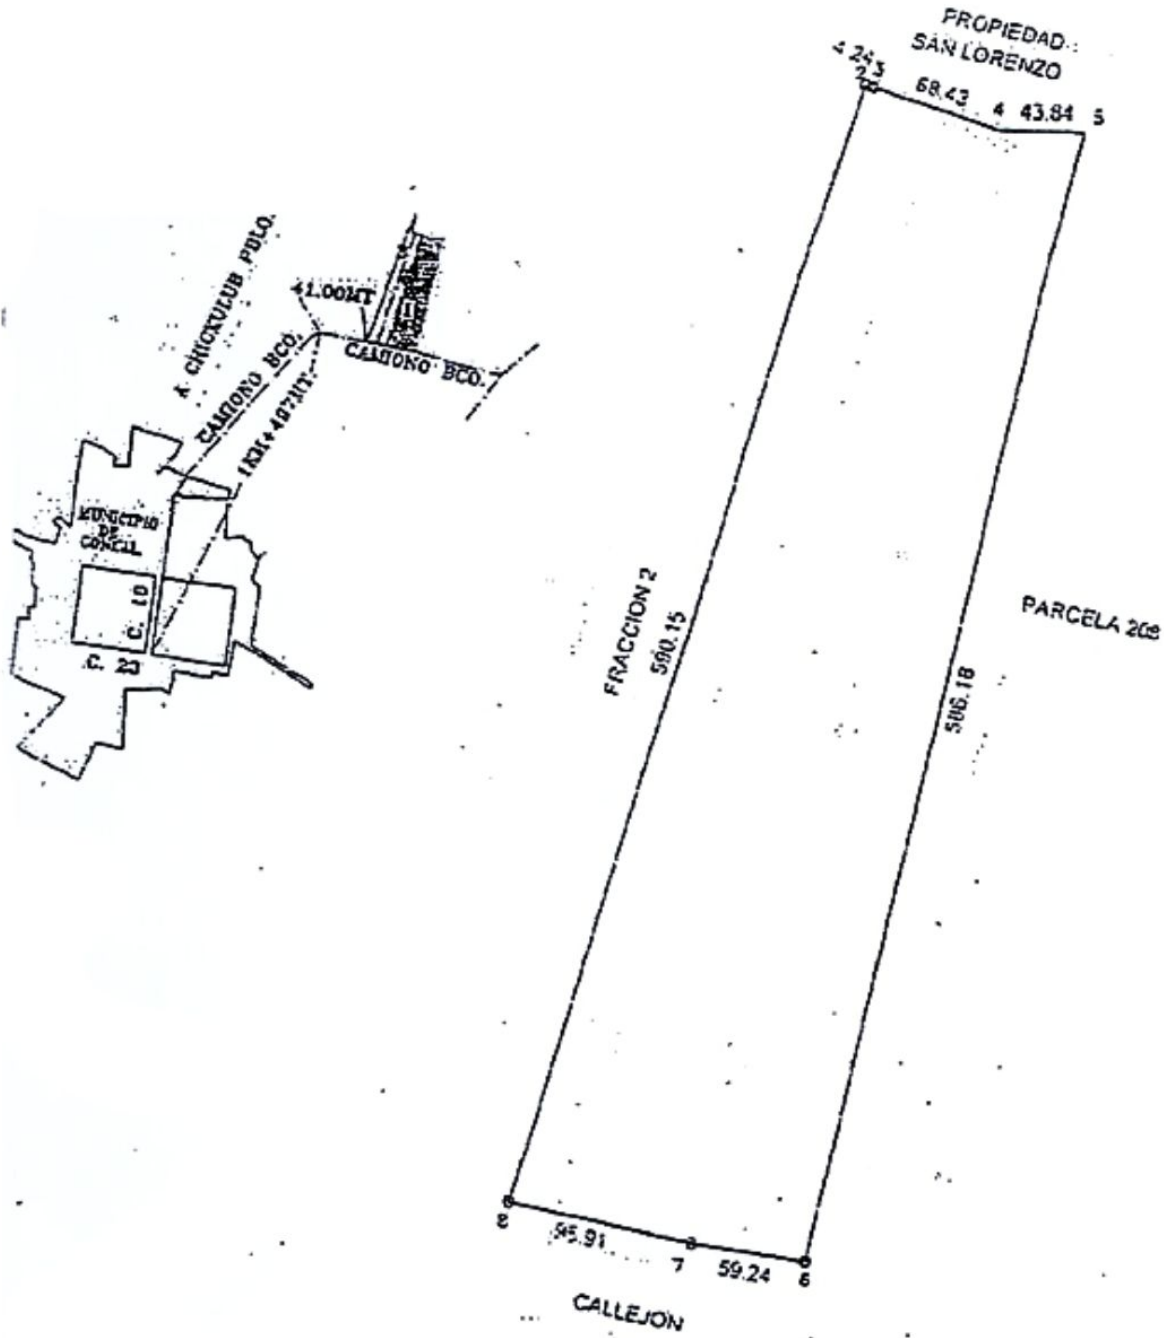

SELVA & Co.
COMERCIAL

www.selvacomercial.com

7 hectares for sale with excellent location in Conkal, Mérida.

<i>ID: ALME203-3</i>	<i>Location: Mérida</i>
<i>Zone: Conkal</i>	<i>Type: Land</i>
<i>Land: 79,059 m2 / 850,991.08 ft</i>	<i>Land ha: 7.91 ha / 19.54 ac</i>

SELVA & Co.
COMERCIAL

Paraiso Contasi

Rancho San Lorenzo

C-20

C-20

C-20

C-20

SELVA & Co.
COMERCIAL Adenium San Lorenzo

estate developers seeking development opportunities.

MEASUREMENTS

155.15 m x 590.15 m (semi-regular shape)

Total: 79,059 m²

PROPERTY STATUS

Property title, legal certainty.

LOCATION

Land for sale in Conkal, Yucatán, a growing area surrounded by new developments.