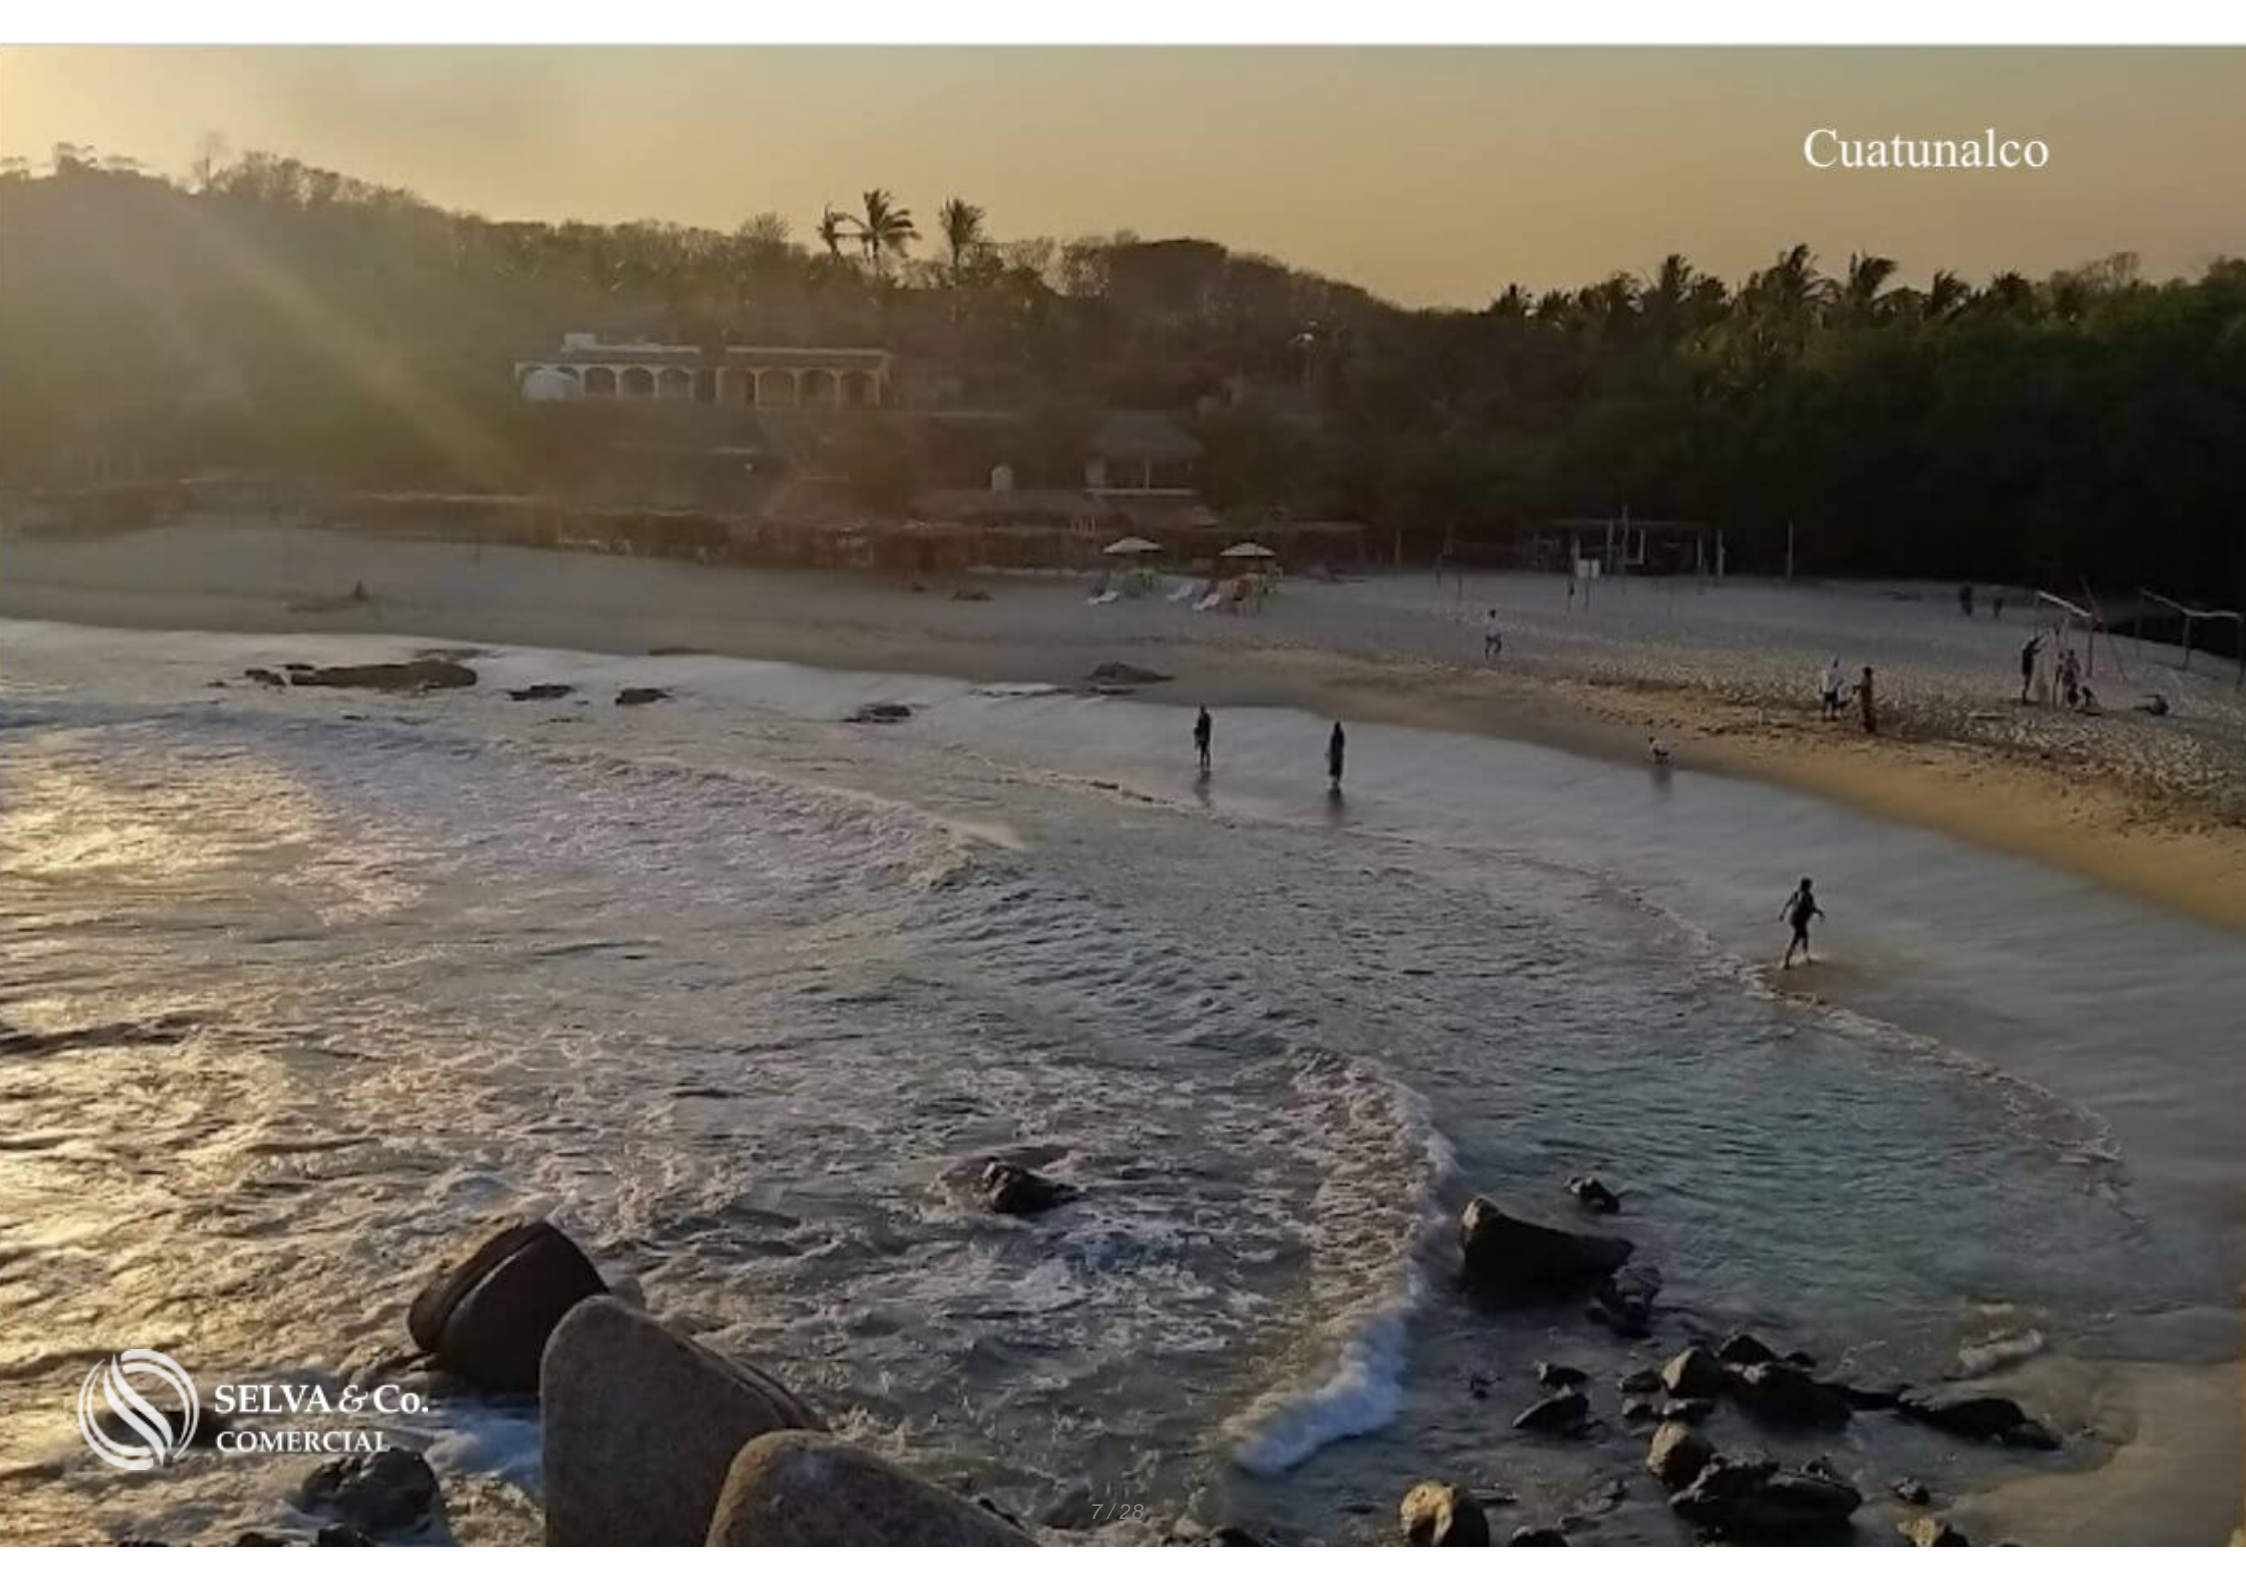

Cuatunalco