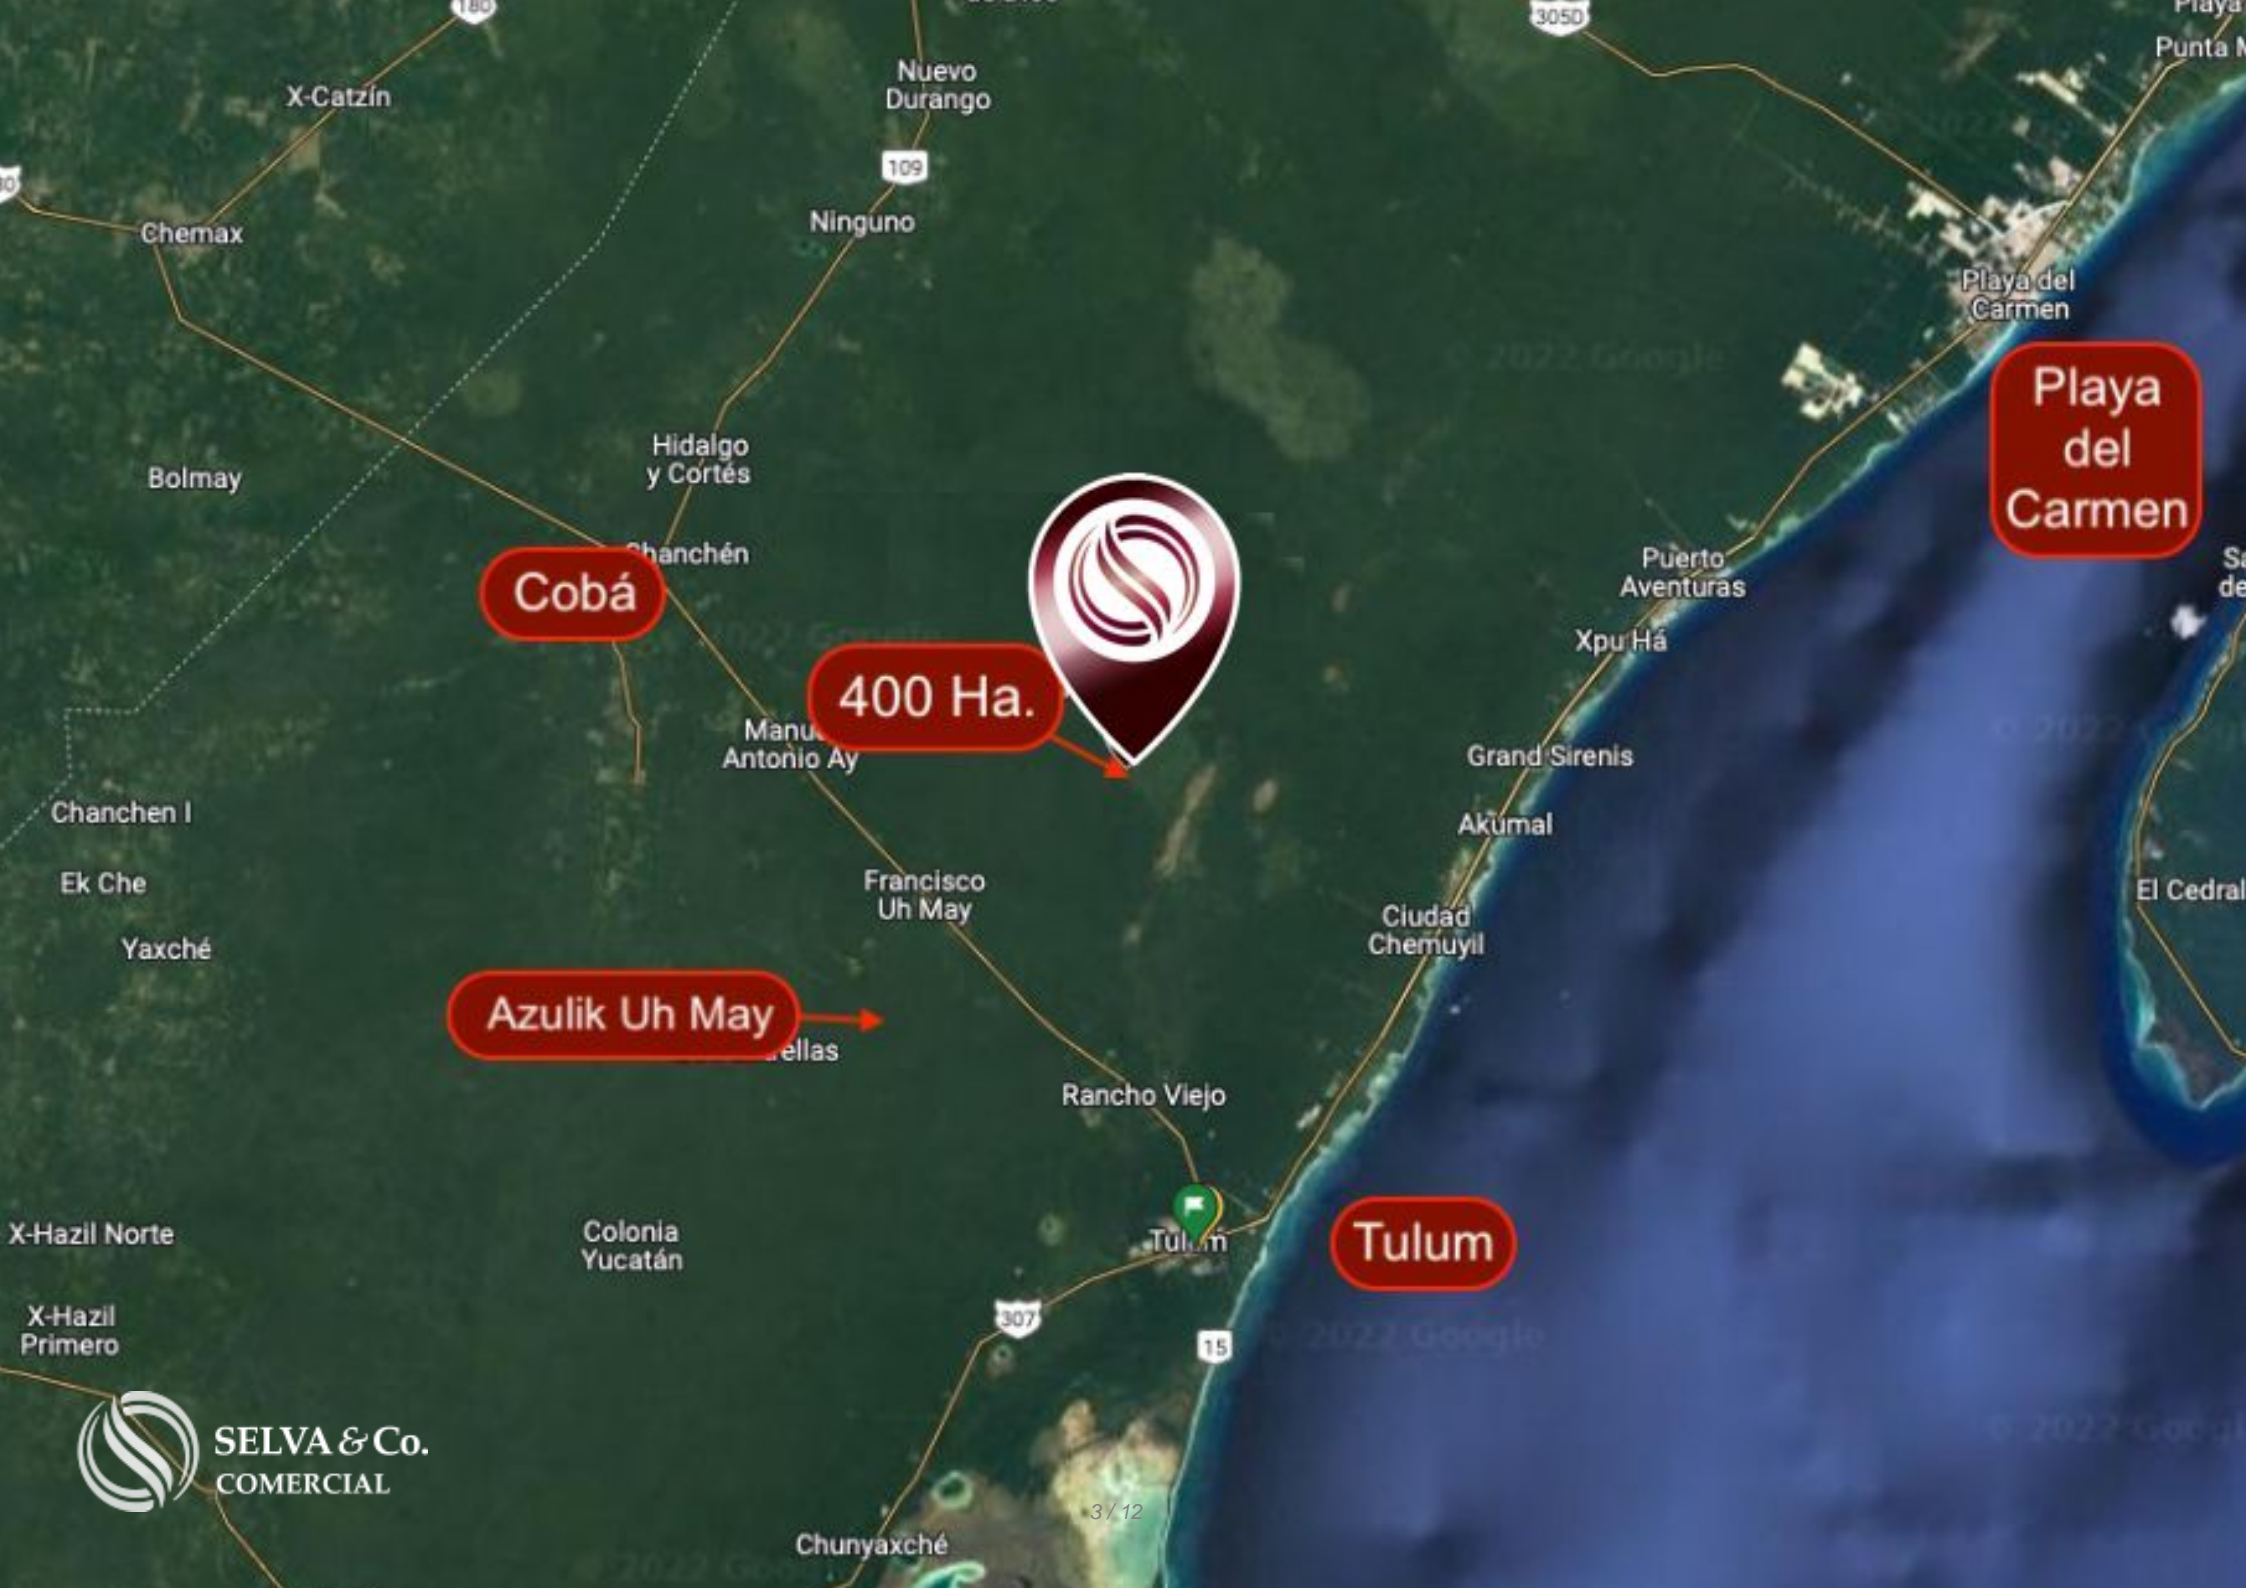

<i>ID: BLTU202</i>	<i>Location: Tulum</i>
<i>Zone: Tulum-Coba Road</i>	<i>Type: Land</i>
<i>Land: 4,000,000 m2 / 43,056,000.00 ft</i>	<i>Land ha: 400.00 ha / 988.40 ac</i>

Cobá

400 Ha.

Azulik Uh May

Playa del Carmen

USD Price: 28,000,000

LOCATION

In Playa del Carmen, on its border with Tulum, 18 kilometers in land from the federal highway in the direction of and behind the Tulum Country Club (Gated community with golf course).