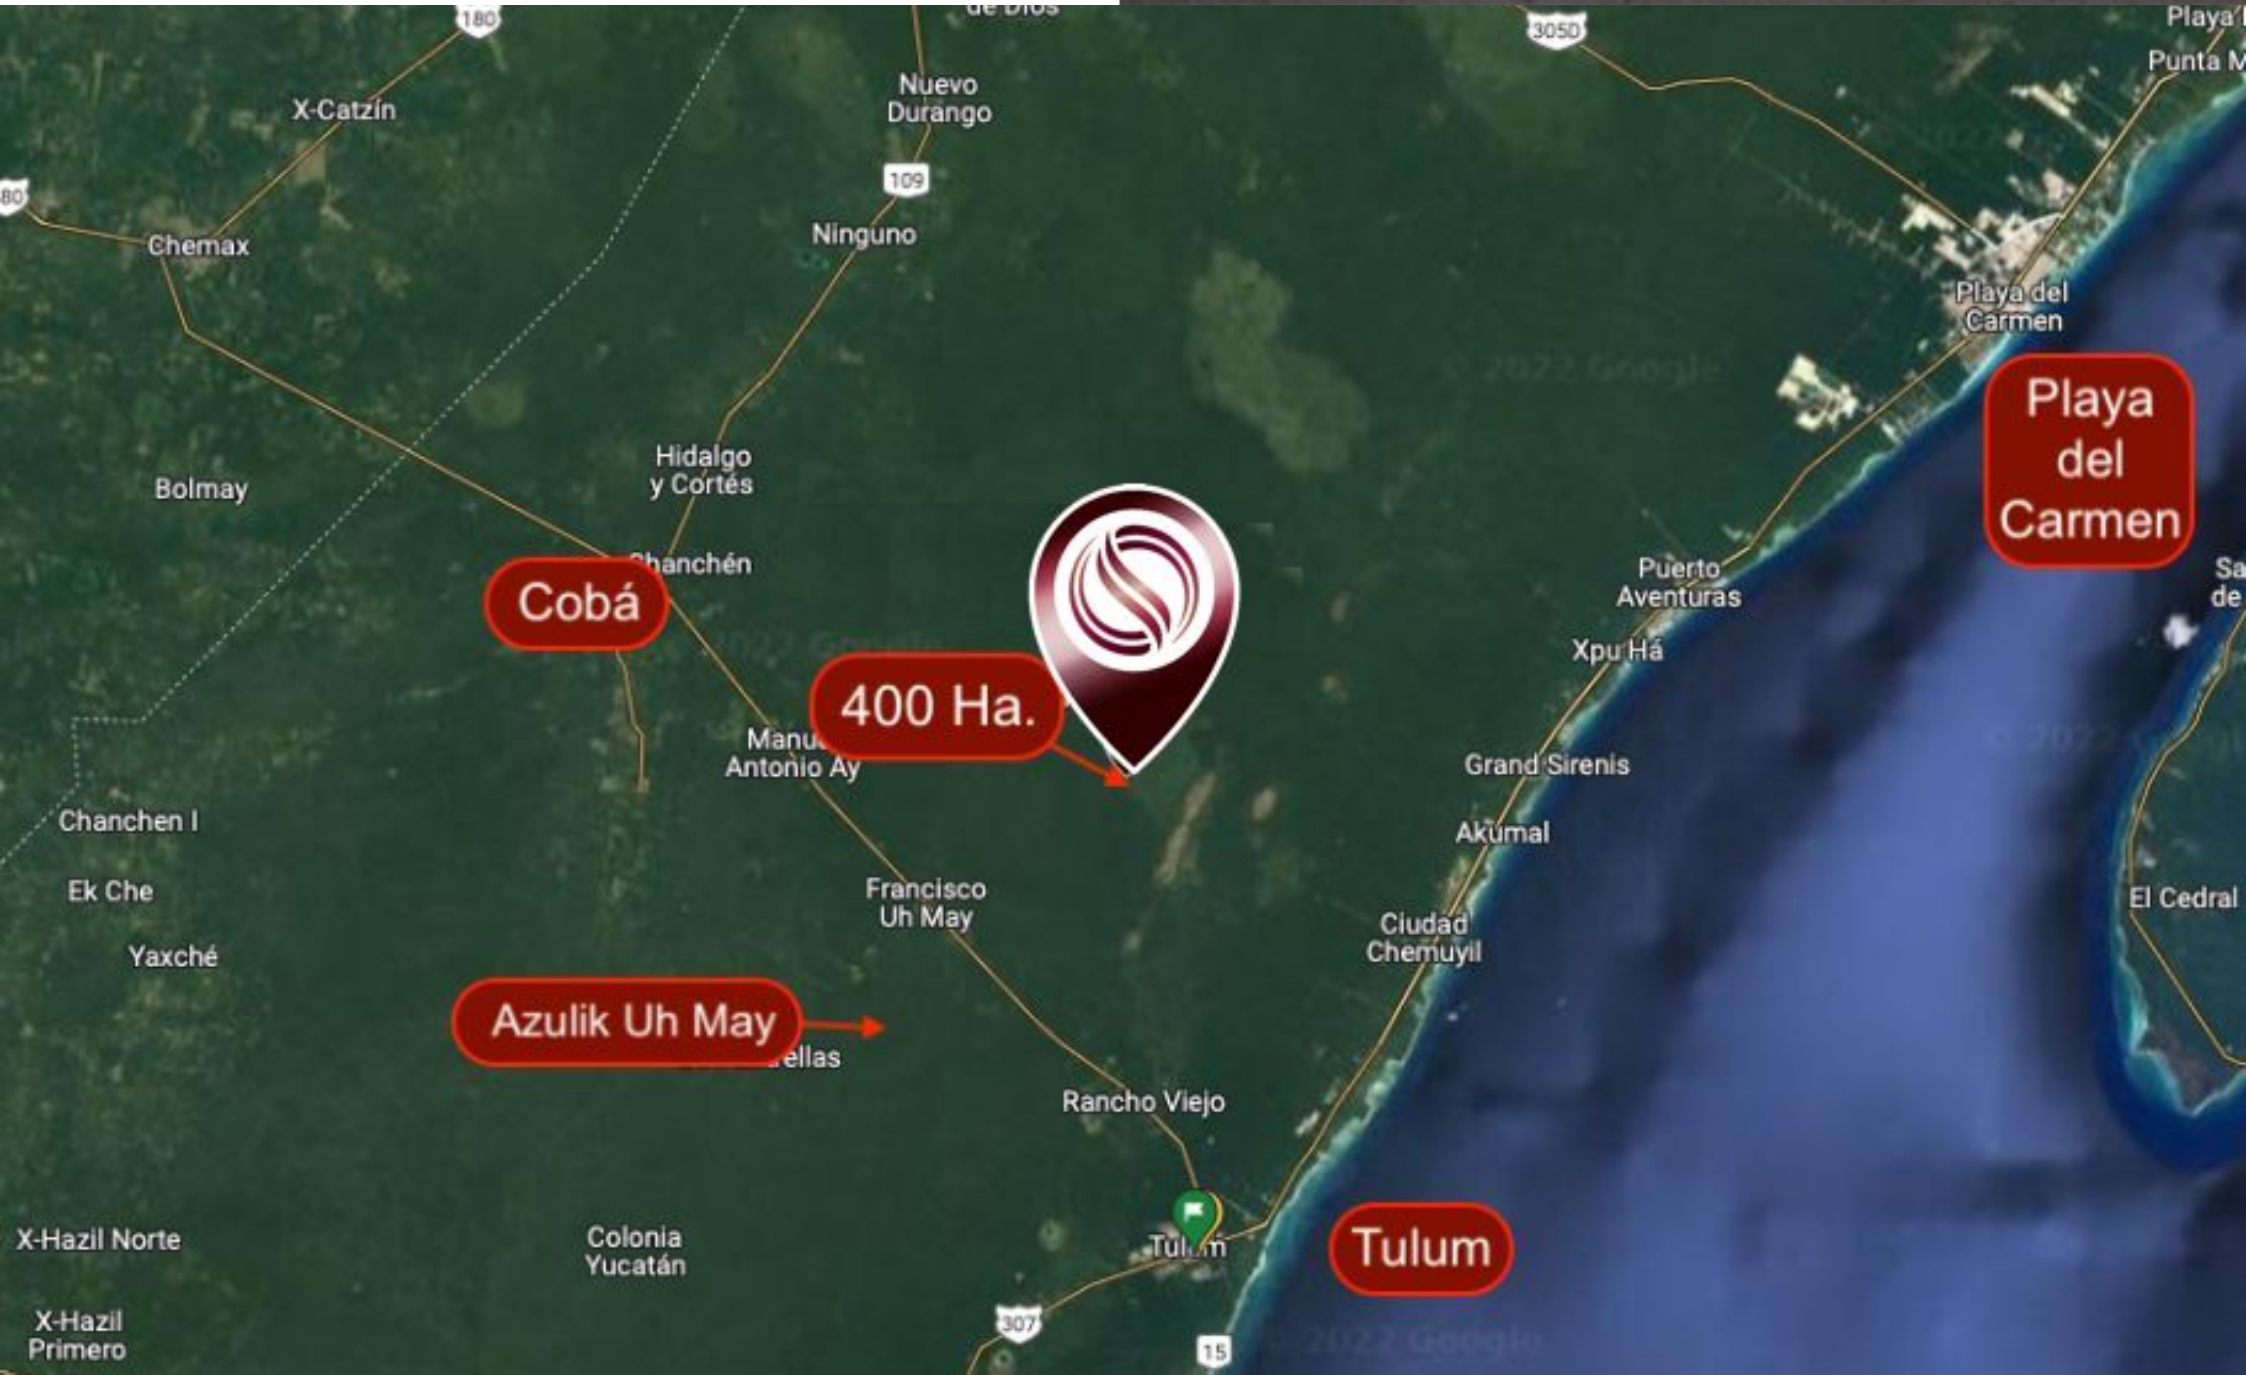

SELVA & Co.
COMERCIAL

www.selvacomercial.com

Cobá

400 Ha.

Azulik Uh May

Tulum

Playa del Carmen